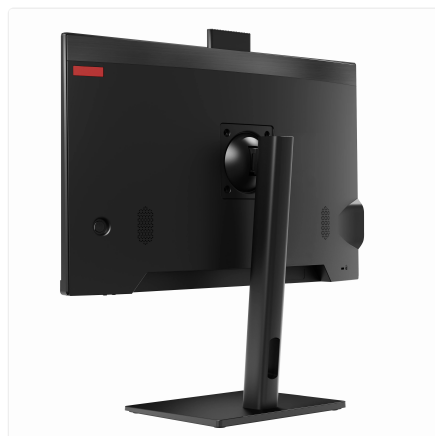

Thinvent Uno 23.8" All in One PC

Intel Core i3-1315U processor

6 core, up to 4.5 GHz, 10 MB cache

16GB DDR4 RAM

32GB SSD

No WiFi

Ubuntu Linux

Fixed Stand

SKU: UNO24-I3_13-16-M32-12_5-X-U-F

Your Secure, Powerful, Linux-Ready All-in-One.

Elevate your productivity with the Thinvent® Uno 23.8" All in One PC, engineered for peak performance and robust security. Powered by an Intel® Core™ i3-1315U processor, featuring 6 cores reaching up to 4.5 GHz and a 10 MB cache, this AIO handles demanding tasks with exceptional ease. With a generous 32GB DDR4 RAM and a lightning-fast 512GB SSD, enjoy seamless multitasking and rapid application loading. Pre-installed with Ubuntu Linux 24.04 LTS, experience a stable, secure, and open-source computing environment, perfect for business, education, or development.

Visuals and Audio

Immerse yourself in vibrant detail on the 23.8-inch Full HD (1920 × 1080) display, offering expansive 178° horizontal and vertical viewing angles and 250 nits brightness. Engage in clear video calls with the discreet pop-up 2 Megapixel camera and enjoy crisp audio from integrated 2 × 3 Watt speakers.

Connectivity and Security

- Robust wired networking via 1000 Mbps Ethernet for enhanced stability and security (No WiFi).
- Extensive ports: 1 HDMI, 1 VGA, 2 USB 3.2, 4 USB 2.0 (including 2 convenient side ports), Speaker Out, Mic In.
- Enhanced physical security with a Kensington Lock.

Durable Design