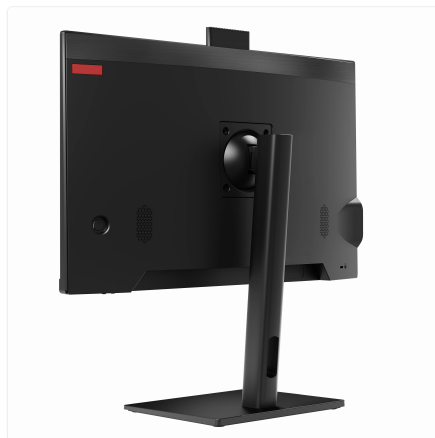

Thinvent Uno 23.8" All in One PC

Intel Core i3-1315U processor

6 core, up to 4.5 GHz, 10 MB cache

16GB DDR4 RAM

32GB SSD

Dual Band WiFi

Windows 11 IoT Value

Fixed Stand

SKU: UNO24-I3_13-16-M32-12_5-M-11V-F

Experience unmatched efficiency and sleek design with the Thinvent Uno All-in-One PC.

Unleash productivity with the Thinvent Uno, an all-in-one powerhouse crafted for peak performance and reliability. Featuring an Intel Core i3-1315U processor with 6 cores boosting up to 4.5 GHz and 10 MB cache, it handles demanding tasks with ease. Multitask seamlessly across applications thanks to a generous 32GB DDR4 RAM, while the 256GB SSD ensures lightning-fast boot-ups and application loading.

Immerse yourself in stunning visuals on the vibrant 23.8-inch Full HD display, offering wide 178° viewing angles and 250 nits brightness for crisp, clear images from any perspective. Its integrated pop-up 2-megapixel camera ensures privacy and clarity for all your video calls.

Connectivity is comprehensive

- Dual Band Wi-Fi 5 (802.11ac) for reliable wireless speeds
- Gigabit Ethernet for robust wired networking

- Multiple USB ports (2x 3.2, 4x 2.0) for all your peripherals
- HDMI and VGA outputs for versatile display options
- Integrated 2x 3-Watt speakers, plus dedicated mic and speaker jacks

Designed for the modern workspace

- Pre-installed with Microsoft Windows 11 IoT Enterprise LTSC 2024 Value for long-term stability and security
- Durable aluminium alloy, steel, and ABS plastic housing in a sleek black finish
- Secure your investment with a built-in Kensington Lock
- Compact dimensions (541mm x 400mm x 55mm) with a fixed stand
- RoHS, ISO, and BIS certified for quality and compliance