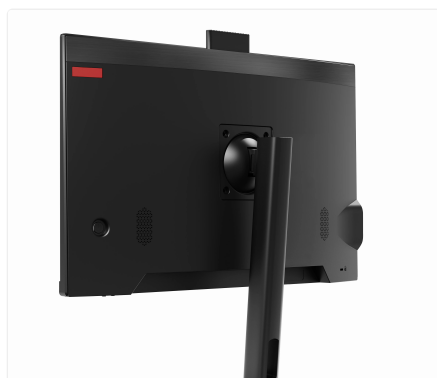

Power and Durability

- Certified with RoHS, ISO, and BIS, the Thinvent® Uno is built for reliable performance in diverse operating conditions, from 0°C to 35°C.