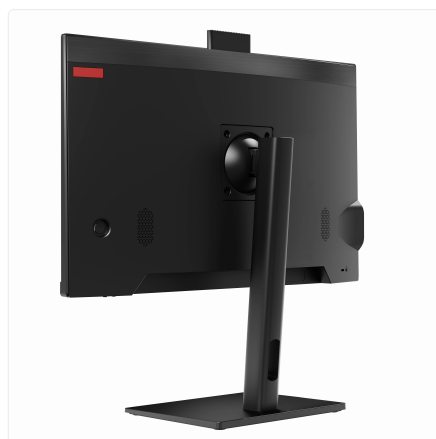

Thinvent Uno 23.8" All in One PC

Intel Core i3-1315U processor

6 core, up to 4.5 GHz, 10 MB cache

4GB DDR4 RAM

1TB SSD

Dual Band WiFi

Windows 11 Pro

Height Adjustable Stand

SKU: UNO24-I3_13-4-M1024-12_5-M-11P-HA

Experience effortless productivity and stunning visuals with the Thinvent® Uno.

Unleash your potential with the Thinvent® Uno 23.8" All in One PC, engineered for seamless performance and ergonomic comfort. This elegant desktop solution integrates powerful computing into a sleek, space-saving design, perfect for any home or office environment.

Performance That Powers Your Day

- Drive your tasks with the Intel® Core™ i3-1315U processor, featuring 6 cores and up to 4.5 GHz speed for swift multitasking.
- Enjoy blazing-fast boot-ups and rapid application loading thanks to the 512GB SSD.
- Navigate your digital world smoothly with 4GB DDR4 RAM and the advanced Microsoft Windows 11 Pro operating system.

Immersive Visuals and Audio

- Dive into vibrant clarity on the 23.8-inch Full HD (1920x1080) display, boasting wide 178° viewing angles for shared experiences.
- Communicate with confidence using the secure 2 Megapixel pop-up camera.

- Experience rich, clear sound from the integrated 2x 3 Watt speakers.

Seamless Connectivity and Ergonomics

- Connect all your essential peripherals with versatile ports including HDMI, VGA, multiple USB 3.2 and 2.0 ports.
- Stay connected with ultra-fast dual-band Wi-Fi 5 and Gigabit Ethernet.
- Customize your workspace for optimal comfort and productivity with the ergonomic height-adjustable stand.
- Ensure peace of mind with the built-in Kensington Lock for enhanced security.

Built for Durability and Style