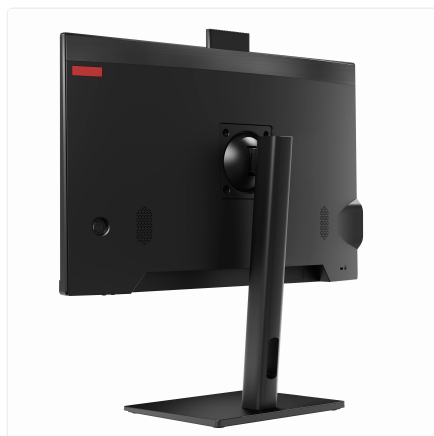

Thinvent Uno 23.8" All in One PC

Intel Core i3-1315U processor

6 core, up to 4.5 GHz, 10 MB cache

4GB DDR4 RAM

128GB SSD

No WiFi

Ubuntu Linux

Fixed Stand

SKU: UNO24-I3_13-4-M128-12_5-X-U-F

Your Secure, Powerful, Linux-Ready All-in-One.

Elevate your productivity with the Thinvent® Uno 23.8" All in One PC, engineered for peak performance and robust security. Powered by an Intel® Core™ i3-1315U processor, featuring 6 cores reaching up to 4.5 GHz and a 10 MB cache, this AIO handles demanding tasks with exceptional ease. With a generous 32GB DDR4 RAM and a lightning-fast 512GB SSD, enjoy seamless multitasking and rapid application loading. Pre-installed with Ubuntu Linux 24.04 LTS, experience a stable, secure, and open-source computing environment, perfect for business, education, or development.

Visuals and Audio

Immerse yourself in vibrant detail on the 23.8-inch Full HD (1920 × 1080) display, offering expansive 178° horizontal and vertical viewing angles and 250 nits brightness. Engage in clear video calls with the discreet pop-up 2 Megapixel camera and enjoy crisp audio from integrated 2 × 3 Watt speakers.

Connectivity and Security

- Robust wired networking via 1000 Mbps Ethernet for enhanced stability and security (No WiFi).
- Extensive ports: 1 HDMI, 1 VGA, 2 USB 3.2, 4 USB 2.0 (including 2 convenient side ports), Speaker Out, Mic In.
- Enhanced physical security with a Kensington Lock.

Durable Design