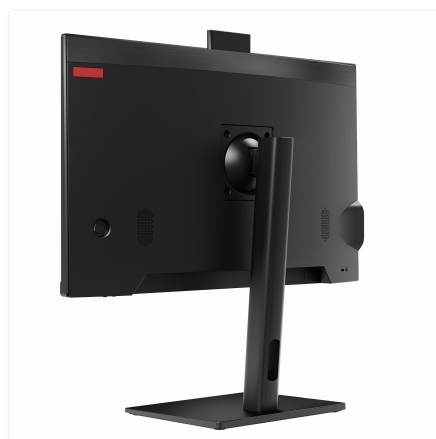

Thinvent Uno 23.8" All in One PC

Intel Core i3-1315U processor

6 core, up to 4.5 GHz, 10 MB cache

64GB DDR4 RAM

128GB SSD

Dual Band WiFi

Windows 11 IoT Value

Fixed Stand

SKU: UNO24-I3_13-64-M128-12_10-M-11V-F

Experience unmatched efficiency and sleek design with the Thinvent Uno All-in-One PC.

Unleash productivity with the Thinvent Uno, an all-in-one powerhouse crafted for peak performance and reliability. Featuring an Intel Core i3-1315U processor with 6 cores boosting up to 4.5 GHz and 10 MB cache, it handles demanding tasks with ease. Multitask seamlessly across applications thanks to a generous 32GB DDR4 RAM, while the 256GB SSD ensures lightning-fast boot-ups and application loading.

Immerse yourself in stunning visuals on the vibrant 23.8-inch Full HD display, offering wide 178° viewing angles and 250 nits brightness for crisp, clear images from any perspective. Its integrated pop-up 2-megapixel camera ensures privacy and clarity for all your video calls.

Connectivity is comprehensive

- Dual Band Wi-Fi 5 (802.11ac) for reliable wireless speeds
- Gigabit Ethernet for robust wired networking

- Multiple USB ports (2x 3.2, 4x 2.0) for all your peripherals
- HDMI and VGA outputs for versatile display options
- Integrated 2x 3-Watt speakers, plus dedicated mic and speaker jacks

Designed for the modern workspace

- Pre-installed with Microsoft Windows 11 IoT Enterprise LTSC 2024 Value for long-term stability and security
- Durable aluminium alloy, steel, and ABS plastic housing in a sleek black finish
- Secure your investment with a built-in Kensington Lock
- Compact dimensions (541mm x 400mm x 55mm) with a fixed stand
- RoHS, ISO, and BIS certified for quality and compliance