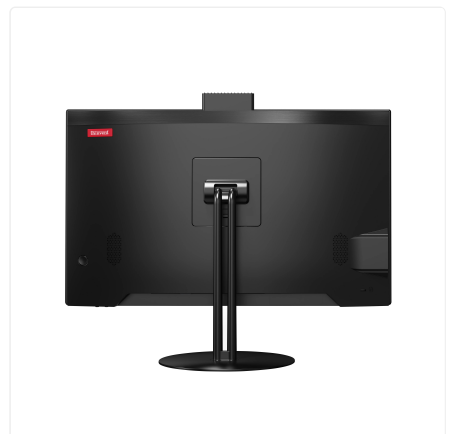

Thinvent Uno 23.8" All in One PC

Intel Core i3-1315U processor

6 core, up to 4.5 GHz, 10 MB cache

64GB DDR4 RAM

256GB SSD

No WiFi

Thinix Embedded Linux

Fixed Stand

SKU: UNO24-I3_13-64-M256-12_5-X-THINUX-F

Your Enterprise Powerhouse: Performance, Security, and Simplicity in One.

Designed for peak performance and unwavering security, the Thinvent® Uno is your ultimate professional workstation. Experience lightning-fast responsiveness and seamless multitasking thanks to its powerful Intel® Core™ i3-1315U processor with 6 cores, clocking up to 4.5 GHz, complemented by 16GB DDR4 RAM and a rapid 512GB SSD.

Visuals and Connectivity

Immerse yourself in crystal-clear Full HD visuals on the expansive 23.8-inch display, offering wide 178° viewing angles and 250 nits brightness for a vibrant experience. Connectivity is robust and reliable, featuring

- Multiple USB 3.2 and 2.0 ports
- HDMI and VGA for versatile dual display setups
- Blazing-fast 1000 Mbps Ethernet for stable network access
- A privacy-conscious pop-up 2 Megapixel camera
- Integrated 2x3W speakers, speaker out, and mic in

Thinvent® Thinix™ Embedded Linux

At its heart, the Thinvent® Uno runs on Thinvent® Thinix™ Embedded Linux, providing

- Enhanced security and stability for critical operations
- Built-in Chromium and Mozilla Firefox browsers
- Comprehensive remote management tools including RDP 10, Putty, SSH, and VNC shadowing
- Browser-based remote management
- Support for Java, Python, and glibc based location applications
- Essential productivity with LibreOffice and a PDF viewer
- Multimedia player with MPEG4 support
- SIP video and voice over IP capabilities