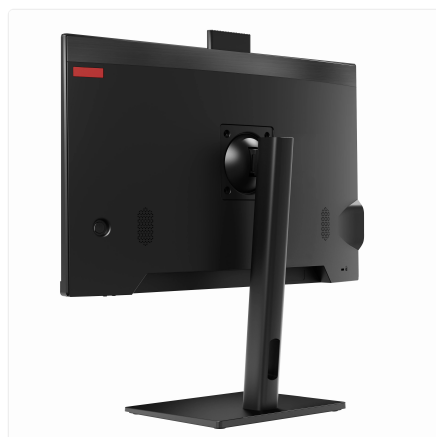

## Fixed Stand

SKU: UNO24-I3\_13-8-M1024-12\_5-M-W\_OS-F

Streamline your workspace with effortless power.

Thinvent Uno 23.8" All-in-One PC: Sleek design meets everyday performance.

Experience seamless multitasking and efficient productivity with the Thinvent Uno. This elegant 23.8-inch all-in-one PC is powered by an Intel Core i3-1315U processor, boasting 6 cores and a turbo frequency up to 4.5 GHz for swift command execution. With a generous 32GB of DDR4 RAM, you can effortlessly switch between applications and handle demanding tasks without a hitch. The lightning-fast 512GB SSD ensures rapid boot times and quick file access, keeping your workflow smooth and uninterrupted.

Immerse yourself in vibrant visuals on the crisp 1920 x 1080 Full HD display, featuring a wide 178° viewing angle and 250 nits of brightness for clear visibility from any position. Stay connected with Dual Band Wi-Fi, while the integrated 2MP pop-up camera is perfect for clear video calls. Connectivity is abundant with multiple USB ports (3.2 and 2.0), HDMI, VGA, and a 1000 Mbps Ethernet port. The durable aluminium alloy, steel, and ABS plastic housing in a sophisticated black finish adds a touch of modern elegance to any desk.

### Included

- 12V 7A Adapter
- Fixed Stand
- Kensington Lock

Please note: This device comes without an operating system, allowing you the flexibility to install your preferred OS.