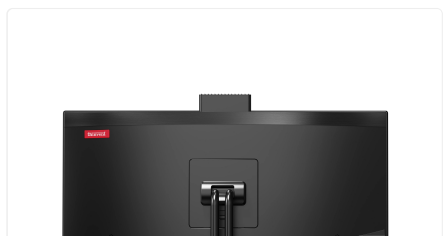

Thinvent Uno 23.8" All in One PC

Intel Core i5-1240P processor

12 core, up to 4.4 GHz, 12 MB cache

64GB DDR4 RAM

512GB SSD

Dual Band WiFi

Thinix Embedded Linux

Height Adjustable Stand

SKU: UNO24-I5_12-64-M512-12_10-M-THINUX-HA

Streamline your workspace with the Thinvent® Uno 23.8" All in One PC.

Performance and Power

Experience seamless multitasking with the Intel® Core™ i5-1250P processor, boasting 12 cores up to 4.4 GHz and 12 MB cache. Coupled with 16GB DDR4 RAM, your productivity will soar.

Vivid Display

Immerse yourself in the crisp 23.8-inch Full HD (1920 × 1080) display with a bright 250 nits and wide 178° viewing angles, ensuring clarity from any perspective.

Smart Design

The sleek aluminium alloy, steel, and ABS plastic housing in black complements any environment. Enjoy the flexibility of a height-adjustable stand for optimal ergonomics. A discreet 2 Megapixel pop-up camera is ready for your video calls.

Robust Connectivity

Stay connected with dual-band Wi-Fi 5, 1000 Mbps Ethernet, and a comprehensive array of ports including HDMI, VGA, USB 3.2, and USB 2.0.

Thinix™ Embedded Linux

Benefit from a secure and efficient operating system pre-loaded with essential applications like Chromium and Mozilla Firefox browsers, LibreOffice, a PDF viewer, and powerful remote access capabilities. This Linux-based system is designed for enhanced security and simplified management.

Key Specifications