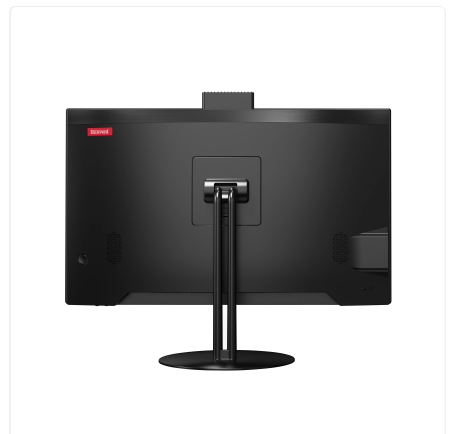

Thinvent Uno 23.8" All in One PC

Intel Core i5-1240P processor

12 core, up to 4.4 GHz, 12 MB cache

Dual LAN

16GB DDR4 RAM

1TB SSD

Dual Band WiFi

Without OS

Fixed Stand

SKU: UNO24-I5_12L-16-M1024-12_7-M-W_OS-F

Engineered for demanding environments, built for simplicity.

Meet the Thinvent Uno All-in-One: the ultimate space-saving industrial workhorse. Designed for 24/7 reliability in challenging settings, it consolidates your entire workstation into a single, robust unit. Say goodbye to bulky towers and messy cable clutter, freeing up valuable floor and desk space for what matters most.

Ideal use cases

- Digital signage and interactive kiosks in retail or hospitality.
- Factory floor control stations and HMI applications.
- Reception desks and public information points.
- Light industrial computing and process monitoring.

Why choose the Thinvent Uno

Uncompromising reliability

Constructed from premium materials, the Uno is built to endure. Its fanless, solid-state design ensures silent, dust-resistant operation for years of trouble-free service in dusty or volatile environments.

Maximum connectivity and control

With dual Ethernet ports, you gain superior network flexibility for critical data transfer or network redundancy. The comprehensive I/O panel offers effortless connection to a world of peripherals and legacy equipment.

Total operational efficiency

The sleek, all-in-one design drastically reduces installation time and maintenance headaches. The energy-efficient power profile and durable fixed stand mean lower running costs and a secure, steadfast presence wherever you place it.

Deploy a cleaner, smarter, and more dependable computing solution. Choose the Thinvent Uno All-in-One.