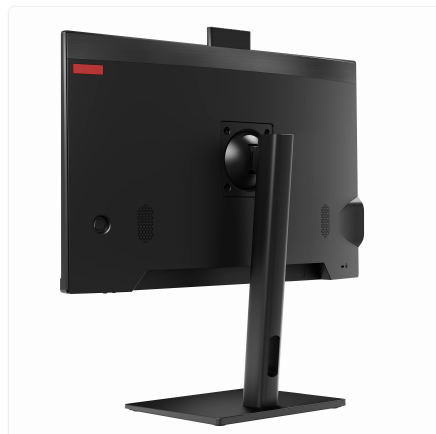

Thinvent Uno 23.8" All in One PC

Intel Core i5-1240P processor

12 core, up to 4.4 GHz, 12 MB cache

Dual LAN

16GB DDR4 RAM

1TB SSD

Dual Band WiFi

Without OS

Fixed Stand

SKU: UNO24-I5_12L-16-M1024-12_7-M-W_OS-F

Engineered for demanding environments, built for simplicity.

Meet the Thinvent Uno All-in-One: the ultimate space-saving industrial workhorse. Designed for 24/7 reliability in challenging settings, it consolidates your entire workstation into a single, robust unit. Say goodbye to bulky towers and messy cable clutter, freeing up valuable floor and desk space for what matters most.

Ideal use cases

- Digital signage and interactive kiosks in retail or hospitality.
- Factory floor control stations and HMI applications.
- Reception desks and public information points.
- Light industrial computing and process monitoring.

Why choose the Thinvent Uno

Uncompromising reliability

Constructed from premium materials, the Uno is built to endure. Its fanless, solid-state design ensures silent, dust-resistant operation for years of trouble-free service in dusty or volatile environments.

Maximum connectivity and control

With dual Ethernet ports, you gain superior network flexibility for critical data transfer or network redundancy. The comprehensive I/O panel offers effortless connection to a world of peripherals and legacy equipment.

Total operational efficiency

The sleek, all-in-one design drastically reduces installation time and maintenance headaches. The energy-efficient power profile and durable fixed stand mean lower running costs and a secure, steadfast presence wherever you place it.

Deploy a cleaner, smarter, and more dependable computing solution. Choose the Thinvent Uno All-in-One.