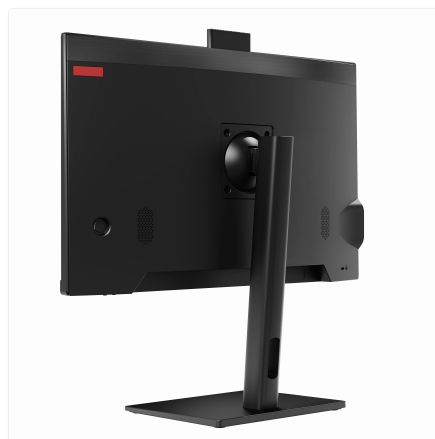

Thinvent Uno 23.8" All in One PC

Intel Core i5-1240P processor

12 core, up to 4.4 GHz, 12 MB cache

Dual LAN

16GB DDR4 RAM

128GB SSD

Dual Band WiFi

Thinix Embedded Linux

Height Adjustable Stand

SKU: UNO24-I5_12L-16-M128-12_10-M-THINUX-HA

The All-in-One Built for Business, Not Just the Boardroom.

Simplify your operations with a powerful, integrated computing solution designed for demanding environments. The Thinvent® Uno delivers robust performance in a sleek, space-saving design, ready to tackle your daily tasks with unwavering reliability.

Engineered for Endurance

- Experience smooth, responsive performance for everything from digital signage and point-of-sale to control room monitoring and interactive kiosks.
- Benefit from a clean, cable-free footprint that saves valuable space and presents a professional, modern appearance.
- Rely on stable, secure operation with a dedicated embedded OS, minimising downtime and maintenance headaches.

Adapts to Your Workspace

- Effortlessly adjust the vibrant 23.8-inch display to the perfect viewing height for enhanced comfort and productivity throughout the day.
- Connect with ease using versatile ports and dual network connections for maximum flexibility in your setup.
- Deploy with confidence in a variety of settings, from the shop floor to the front office, thanks to its durable construction and efficient design.

The Thinvent Uno is the clear, uncomplicated choice for businesses that need a dependable, all-in-one workhorse. It's the seamless integration of power and practicality you've been looking for.