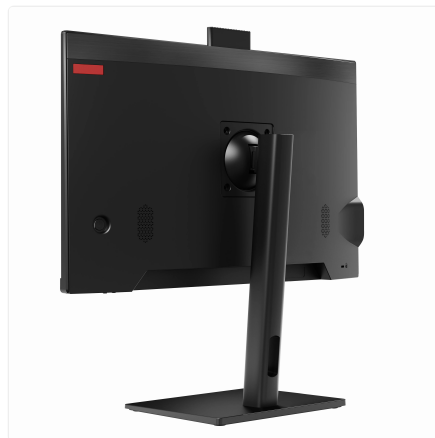

Fixed Stand

SKU: UNO24-I5_12L-16-M256-12_10-X-DOS-F

Uncompromising Power in a Space-Saving Design: Introducing the Thinvent Uno All-in-One.

A sleek, clutter-free workstation engineered for demanding business environments. Its integrated 23.8" screen and robust internals deliver serious performance without the tangle of cables and bulky towers.

Ideal Use Cases

- Digital Signage and Information Kiosks: A robust, single-cable solution for public displays and interactive terminals.
- Industrial Control Stations: Reliable computing power for factory floors, warehouses, and logistics hubs.

- Secure Front Desk Operations: Dual LAN ports provide versatile networking options for access control and management systems.

Why choose the Thinvent Uno?

Experience reliable, day-in-day-out operation with a modern Intel Core processor at its heart. The all-aluminium and steel construction ensures durability, while the pop-up camera maintains privacy and security. Simplify your setup with a single power cable and enjoy a pristine, professional workspace built for focus and efficiency.

DISPLAY

Screen Size	23.8 inch
Resolution	1920 × 1080
Brightness	250 nits
Viewing Angle	Horizontal 178°, Vertical 178°
Camera	Pop up, 2 Megapixel
HDMI	1
VGA	1

AUDIO

Speakers	2 × 3 Watts
Speaker Out	1
Mic In	1