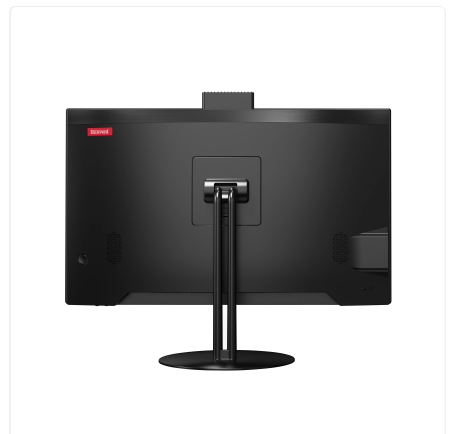

Thinvent Uno 23.8" All in One PC

Intel Core i5-1240P processor

12 core, up to 4.4 GHz, 12 MB cache

Dual LAN

16GB DDR4 RAM

256GB SSD

Dual Band WiFi

Without OS

Fixed Stand

SKU: UNO24-I5_12L-16-M256-12_10-M-W_OS-F

Engineered for demanding environments, built for simplicity.

Meet the Thinvent Uno All-in-One: the ultimate space-saving industrial workhorse. Designed for 24/7 reliability in challenging settings, it consolidates your entire workstation into a single, robust unit. Say goodbye to bulky towers and messy cable clutter, freeing up valuable floor and desk space for what matters most.

Ideal use cases

- Digital signage and interactive kiosks in retail or hospitality.
- Factory floor control stations and HMI applications.
- Reception desks and public information points.
- Light industrial computing and process monitoring.

Why choose the Thinvent Uno

Uncompromising reliability

Constructed from premium materials, the Uno is built to endure. Its fanless, solid-state design ensures silent, dust-resistant operation for years of trouble-free service in dusty or volatile environments.

Maximum connectivity and control

With dual Ethernet ports, you gain superior network flexibility for critical data transfer or network redundancy. The comprehensive I/O panel offers effortless connection to a world of peripherals and legacy equipment.

Total operational efficiency

The sleek, all-in-one design drastically reduces installation time and maintenance headaches. The energy-efficient power profile and durable fixed stand mean lower running costs and a secure, steadfast presence wherever you place it.

Deploy a cleaner, smarter, and more dependable computing solution. Choose the Thinvent Uno All-in-One.