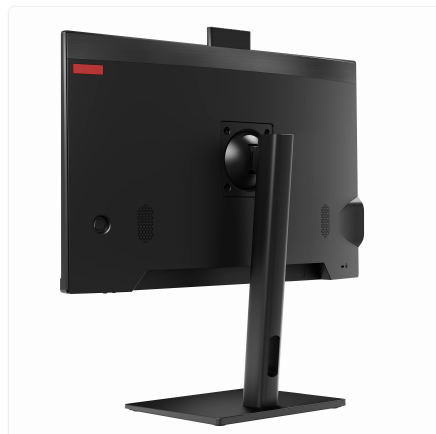

Thinvent Uno 23.8" All in One PC

Intel Core i5-1240P processor

12 core, up to 4.4 GHz, 12 MB cache

Dual LAN

16GB DDR4 RAM

256GB SSD

Dual Band WiFi

Without OS

Fixed Stand

SKU: UNO24-I5_12L-16-M256-12_10-M-W_OS-F

Engineered for demanding environments, built for simplicity.

Meet the Thinvent Uno All-in-One: the ultimate space-saving industrial workhorse. Designed for 24/7 reliability in challenging settings, it consolidates your entire workstation into a single, robust unit. Say goodbye to bulky towers and messy cable clutter, freeing up valuable floor and desk space for what matters most.

Ideal use cases

- Digital signage and interactive kiosks in retail or hospitality.
- Factory floor control stations and HMI applications.
- Reception desks and public information points.
- Light industrial computing and process monitoring.

Why choose the Thinvent Uno

Uncompromising reliability

Constructed from premium materials, the Uno is built to endure. Its fanless, solid-state design ensures silent, dust-resistant operation for years of trouble-free service in dusty or volatile environments.

Maximum connectivity and control

With dual Ethernet ports, you gain superior network flexibility for critical data transfer or network redundancy. The comprehensive I/O panel offers effortless connection to a world of peripherals and legacy equipment.

Total operational efficiency

The sleek, all-in-one design drastically reduces installation time and maintenance headaches. The energy-efficient power profile and durable fixed stand mean lower running costs and a secure, steadfast presence wherever you place it.

Deploy a cleaner, smarter, and more dependable computing solution. Choose the Thinvent Uno All-in-One.