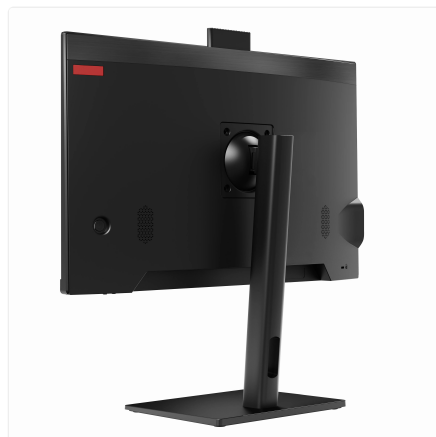

Thinvent Uno 23.8" All in One PC

Intel Core i5-1240P processor

12 core, up to 4.4 GHz, 12 MB cache

Dual LAN

16GB DDR4 RAM

512GB SSD

No WiFi

DOS

Height Adjustable Stand

SKU: UNO24-I5_12L-16-M512-12_10-X-DOS-HA

Power through the day, all in one streamlined space.

Introducing the Thinvent® Uno 23.8" All-in-One PC, your solution for a clutter-free and supremely capable workstation. Designed to simplify your environment and amplify your productivity, it combines performance, durability, and thoughtful design in a single, elegant unit.

Why choose the Thinvent Uno

- Uncompromised performance for business-critical applications, ensuring smooth multitasking and rapid response.
- A brilliantly clear 23.8-inch display provides a spacious canvas for data analysis, client presentations, or monitoring operations.
- The innovative pop-up camera offers privacy and security when not in use, perfect for secure video conferencing.
- Dual Ethernet ports provide unparalleled network reliability and flexibility for complex setups or failover connections.

- The robust, height-adjustable stand allows you to customise your viewing angle for all-day comfort, reducing strain and fatigue.
- Built with industrial-grade materials in a sleek, black housing, it delivers professional durability for demanding 24/7 environments.

Ideal for

- Digital Signage and Kiosks: A reliable, space-saving hub for customer engagement.
- Control Room Desks: Clear visibility and consistent performance for monitoring systems.
- Office Workstations: A tidy, powerful all-in-one solution for administrative and backend tasks.
- Secure Environments: Where wireless connectivity is not permitted, offering robust wired networking.