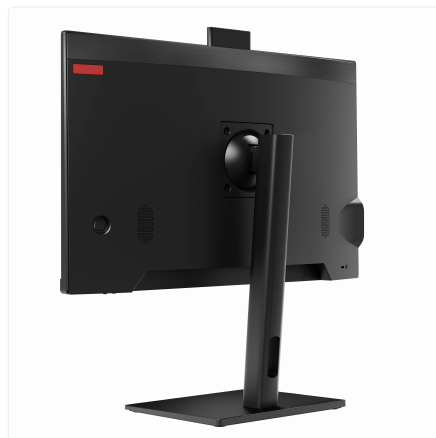

Thinvent Uno 23.8" All in One PC

Intel Core i5-1240P processor

12 core, up to 4.4 GHz, 12 MB cache

Dual LAN

32GB DDR4 RAM

1TB SSD

No WiFi

Without OS

Height Adjustable Stand

SKU: UNO24-I5_12L-32-M1024-12_10-X-W_OS-HA

Command your workspace with streamlined power and a clutter-free design.

The Thinvent Uno 23.8" All-in-One PC is engineered for demanding professional environments where space is at a premium and reliability is non-negotiable. Its integrated, compact form liberates your desk from the tangle of separate components, creating a clean, focused, and professional work area.

Uncompromised performance for critical tasks

- Experience smooth multitasking and rapid data handling with the power of a high-performance Intel Core processor, keeping your operations running without delay.
- Dual Gigabit Ethernet ports provide robust and redundant network connectivity, essential for point-of-sale systems, digital signage, or industrial control panels.

- The height-adjustable stand ensures perfect ergonomic positioning for every user, reducing strain and boosting productivity during long shifts.

Built for durability and security

- Housed in a robust, industrial-grade chassis, the Uno is built to withstand the rigours of 24/7 operation in shops, factories, and warehouses.
- The integrated Kensington lock slot offers simple, physical security for your valuable hardware in public or shared spaces.
- A flexible, driver-free design allows you to install your preferred operating system, giving you complete control over your software environment.

Embrace efficiency. Choose the Thinvent Uno for a robust, space-saving computing solution that delivers focused performance where it matters most.