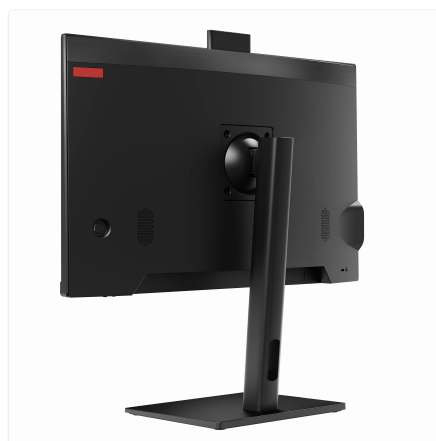

Thinvent Uno 23.8" All in One PC

Intel Core i5-1240P processor

12 core, up to 4.4 GHz, 12 MB cache

Dual LAN

32GB DDR4 RAM

1TB SSD

No WiFi

Without OS

Height Adjustable Stand

SKU: UNO24-I5_12L-32-M1024-12_7-X-W_OS-HA

Command your workspace with streamlined power and a clutter-free design.

The Thinvent Uno 23.8" All-in-One PC is engineered for demanding professional environments where space is at a premium and reliability is non-negotiable. Its integrated, compact form liberates your desk from the tangle of separate components, creating a clean, focused, and professional work area.

Uncompromised performance for critical tasks

- Experience smooth multitasking and rapid data handling with the power of a high-performance Intel Core processor, keeping your operations running without delay.
- Dual Gigabit Ethernet ports provide robust and redundant network connectivity, essential for point-of-sale systems, digital signage, or industrial control panels.

- The height-adjustable stand ensures perfect ergonomic positioning for every user, reducing strain and boosting productivity during long shifts.

Built for durability and security

- Housed in a robust, industrial-grade chassis, the Uno is built to withstand the rigours of 24/7 operation in shops, factories, and warehouses.
- The integrated Kensington lock slot offers simple, physical security for your valuable hardware in public or shared spaces.
- A flexible, driver-free design allows you to install your preferred operating system, giving you complete control over your software environment.

Embrace efficiency. Choose the Thinvent Uno for a robust, space-saving computing solution that delivers focused performance where it matters most.