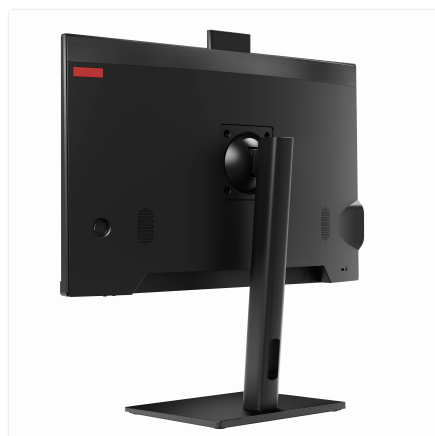

Thinvent Uno 23.8" All in One PC

Intel Core i5-1240P processor

12 core, up to 4.4 GHz, 12 MB cache

Dual LAN

32GB DDR4 RAM

256GB SSD

No WiFi

DOS

Height Adjustable Stand

SKU: UNO24-I5_12L-32-M256-12_10-X-DOS-HA

Power through the day, all in one streamlined space.

Introducing the Thinvent® Uno 23.8" All-in-One PC, your solution for a clutter-free and supremely capable workstation. Designed to simplify your environment and amplify your productivity, it combines performance, durability, and thoughtful design in a single, elegant unit.

Why choose the Thinvent Uno

- Uncompromised performance for business-critical applications, ensuring smooth multitasking and rapid response.
- A brilliantly clear 23.8-inch display provides a spacious canvas for data analysis, client presentations, or monitoring operations.
- The innovative pop-up camera offers privacy and security when not in use, perfect for secure video conferencing.
- Dual Ethernet ports provide unparalleled network reliability and flexibility for complex setups or failover connections.

- The robust, height-adjustable stand allows you to customise your viewing angle for all-day comfort, reducing strain and fatigue.
- Built with industrial-grade materials in a sleek, black housing, it delivers professional durability for demanding 24/7 environments.

Ideal for

- Digital Signage and Kiosks: A reliable, space-saving hub for customer engagement.
- Control Room Desks: Clear visibility and consistent performance for monitoring systems.
- Office Workstations: A tidy, powerful all-in-one solution for administrative and backend tasks.
- Secure Environments: Where wireless connectivity is not permitted, offering robust wired networking.