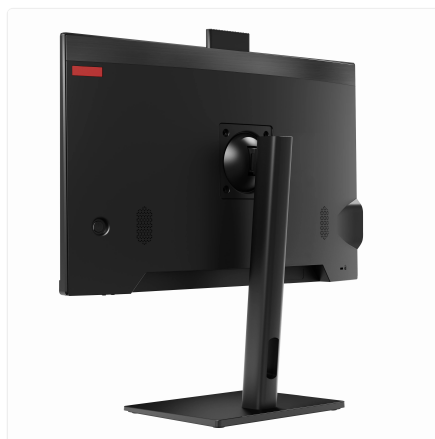

Thinvent Uno 23.8" All in One PC

Intel Core i5-1240P processor

12 core, up to 4.4 GHz, 12 MB cache

Dual LAN

32GB DDR4 RAM

256GB SSD

Dual Band WiFi

Thinix Embedded Linux

Height Adjustable Stand

SKU: UNO24-I5_12L-32-M256-12_10-M-THINUX-HA

The All-in-One Built for Business, Not Just the Boardroom.

Simplify your operations with a powerful, integrated computing solution designed for demanding environments. The Thinvent® Uno delivers robust performance in a sleek, space-saving design, ready to tackle your daily tasks with unwavering reliability.

Engineered for Endurance

- Experience smooth, responsive performance for everything from digital signage and point-of-sale to control room monitoring and interactive kiosks.
- Benefit from a clean, cable-free footprint that saves valuable space and presents a professional, modern appearance.
- Rely on stable, secure operation with a dedicated embedded OS, minimising downtime and maintenance headaches.

Adapts to Your Workspace

- Effortlessly adjust the vibrant 23.8-inch display to the perfect viewing height for enhanced comfort and productivity throughout the day.
- Connect with ease using versatile ports and dual network connections for maximum flexibility in your setup.
- Deploy with confidence in a variety of settings, from the shop floor to the front office, thanks to its durable construction and efficient design.

The Thinvent Uno is the clear, uncomplicated choice for businesses that need a dependable, all-in-one workhorse. It's the seamless integration of power and practicality you've been looking for.