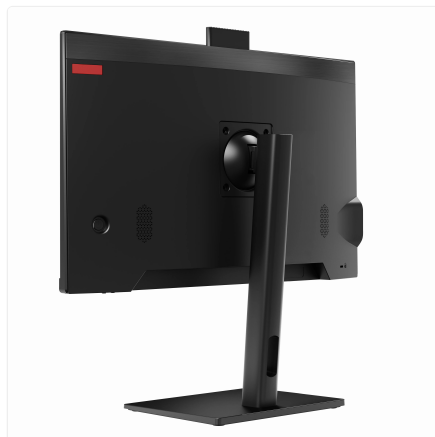

Thinvent Uno 23.8" All in One PC

Intel Core i5-1240P processor

12 core, up to 4.4 GHz, 12 MB cache

Dual LAN

32GB DDR4 RAM

256GB SSD

No WiFi

Windows 11 IoT Value

Height Adjustable Stand

SKU: UNO24-I5_12L-32-M256-12_7-X-11V-HA

Engineered for the relentless pace of industry.

The ultimate space-saving command centre for your operation. The Thinvent Uno All-in-One PC consolidates your entire workstation into a sleek, professional display, freeing up valuable desk space and reducing cable clutter. Its robust aluminium alloy construction is built to endure the demands of a daily commercial environment.

Core strengths for business continuity

- Experience smooth, responsive performance for essential business applications, from point-of-sale and inventory management to digital signage and kiosk operations.
- The integrated height-adjustable stand ensures perfect ergonomic positioning for every user, reducing strain and boosting productivity throughout long shifts.

- Dual Gigabit Ethernet ports provide critical network redundancy and reliable, high-speed wired connectivity for secure and stable data transfer.
- Enjoy crisp, clear visuals on the expansive 23.8-inch full HD display, ideal for customer-facing interactions, detailed monitoring, or collaborative work.
- Its simplified design and industrial-grade components offer dependable operation with minimal maintenance, ensuring your business keeps running smoothly.

Deploy a powerful, professional, and dependable computing solution that works as hard as you do. Choose the Thinvent Uno.