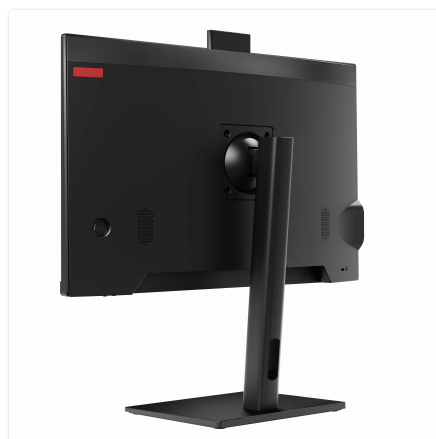

Thinvent Uno 23.8" All in One PC

Intel Core i5-1240P processor

12 core, up to 4.4 GHz, 12 MB cache

Dual LAN

32GB DDR4 RAM

256GB SSD

No WiFi

DOS

Height Adjustable Stand

SKU: UNO24-I5_12L-32-M256-12_7-X-DOS-HA

Power through the day, all in one streamlined space.

Introducing the Thinvent® Uno 23.8" All-in-One PC, your solution for a clutter-free and supremely capable workstation. Designed to simplify your environment and amplify your productivity, it combines performance, durability, and thoughtful design in a single, elegant unit.

Why choose the Thinvent Uno

- Uncompromised performance for business-critical applications, ensuring smooth multitasking and rapid response.
- A brilliantly clear 23.8-inch display provides a spacious canvas for data analysis, client presentations, or monitoring operations.
- The innovative pop-up camera offers privacy and security when not in use, perfect for secure video conferencing.
- Dual Ethernet ports provide unparalleled network reliability and flexibility for complex setups or failover connections.

- The robust, height-adjustable stand allows you to customise your viewing angle for all-day comfort, reducing strain and fatigue.
- Built with industrial-grade materials in a sleek, black housing, it delivers professional durability for demanding 24/7 environments.

Ideal for

- Digital Signage and Kiosks: A reliable, space-saving hub for customer engagement.
- Control Room Desks: Clear visibility and consistent performance for monitoring systems.
- Office Workstations: A tidy, powerful all-in-one solution for administrative and backend tasks.
- Secure Environments: Where wireless connectivity is not permitted, offering robust wired networking.