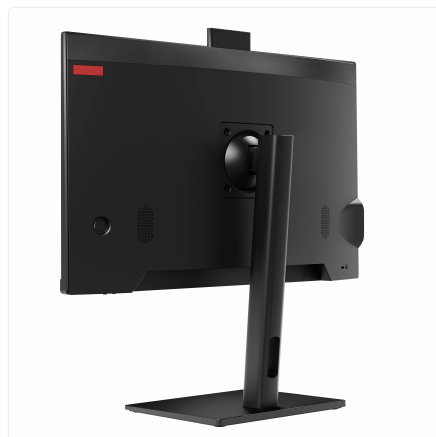

Thinvent Uno 23.8" All in One PC

Intel Core i5-1240P processor

12 core, up to 4.4 GHz, 12 MB cache

Dual LAN

32GB DDR4 RAM

256GB SSD

Dual Band WiFi

Ubuntu Linux

Height Adjustable Stand

SKU: UNO24-I5_12L-32-M256-12_7-M-U-HA

Engineered for seamless productivity in the most demanding environments.

Built for business resilience

Experience the perfect blend of performance and practicality. The Thinvent Uno All-in-One PC delivers robust, reliable computing power in a sleek, space-saving design, freeing your workspace from clutter and complexity.

Why choose the Uno

- Unmatched reliability for 24/7 operation in industrial, retail, and office settings.
- A brilliant, large 23.8" display with a fully adjustable stand ensures comfortable viewing all day long.

- Dual Ethernet ports provide critical network redundancy and connectivity for point-of-sale or control systems.
- The integrated, pop-up camera offers privacy and security when not in use.
- Pre-installed with the secure and stable Ubuntu Linux OS, ready for immediate deployment.

Your all-in-one solution for efficiency. Simplify your setup, secure your operations, and empower your team with a dependable workstation built to last.