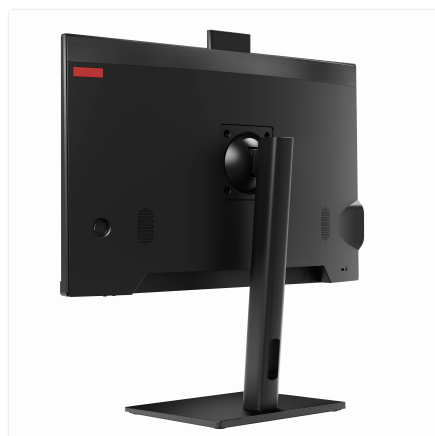

Thinvent Uno 23.8" All in One PC

Intel Core i5-1240P processor

12 core, up to 4.4 GHz, 12 MB cache

Dual LAN

4GB DDR4 RAM

1TB SSD

No WiFi

DOS

Height Adjustable Stand

SKU: UNO24-I5_12L-4-M1024-12_10-X-DOS-HA

Power through the day, all in one streamlined space.

Introducing the Thinvent® Uno 23.8" All-in-One PC, your solution for a clutter-free and supremely capable workstation. Designed to simplify your environment and amplify your productivity, it combines performance, durability, and thoughtful design in a single, elegant unit.

Why choose the Thinvent Uno

- Uncompromised performance for business-critical applications, ensuring smooth multitasking and rapid response.
- A brilliantly clear 23.8-inch display provides a spacious canvas for data analysis, client presentations, or monitoring operations.
- The innovative pop-up camera offers privacy and security when not in use, perfect for secure video conferencing.
- Dual Ethernet ports provide unparalleled network reliability and flexibility for complex setups or failover connections.

- The robust, height-adjustable stand allows you to customise your viewing angle for all-day comfort, reducing strain and fatigue.
- Built with industrial-grade materials in a sleek, black housing, it delivers professional durability for demanding 24/7 environments.

Ideal for

- Digital Signage and Kiosks: A reliable, space-saving hub for customer engagement.
- Control Room Desks: Clear visibility and consistent performance for monitoring systems.
- Office Workstations: A tidy, powerful all-in-one solution for administrative and backend tasks.
- Secure Environments: Where wireless connectivity is not permitted, offering robust wired networking.