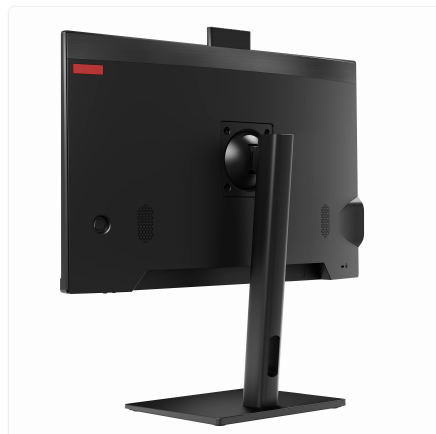

Thinvent Uno 23.8" All in One PC

Intel Core i5-1240P processor

12 core, up to 4.4 GHz, 12 MB cache

Dual LAN

4GB DDR4 RAM

1TB SSD

Dual Band WiFi

Without OS

Fixed Stand

SKU: UNO24-I5_12L-4-M1024-12_10-M-W_OS-F

Engineered for demanding environments, built for simplicity.

Meet the Thinvent Uno All-in-One: the ultimate space-saving industrial workhorse. Designed for 24/7 reliability in challenging settings, it consolidates your entire workstation into a single, robust unit. Say goodbye to bulky towers and messy cable clutter, freeing up valuable floor and desk space for what matters most.

Ideal use cases

- Digital signage and interactive kiosks in retail or hospitality.
- Factory floor control stations and HMI applications.
- Reception desks and public information points.
- Light industrial computing and process monitoring.

Why choose the Thinvent Uno

Uncompromising reliability

Constructed from premium materials, the Uno is built to endure. Its fanless, solid-state design ensures silent, dust-resistant operation for years of trouble-free service in dusty or volatile environments.

Maximum connectivity and control

With dual Ethernet ports, you gain superior network flexibility for critical data transfer or network redundancy. The comprehensive I/O panel offers effortless connection to a world of peripherals and legacy equipment.

Total operational efficiency

The sleek, all-in-one design drastically reduces installation time and maintenance headaches. The energy-efficient power profile and durable fixed stand mean lower running costs and a secure, steadfast presence wherever you place it.

Deploy a cleaner, smarter, and more dependable computing solution. Choose the Thinvent Uno All-in-One.