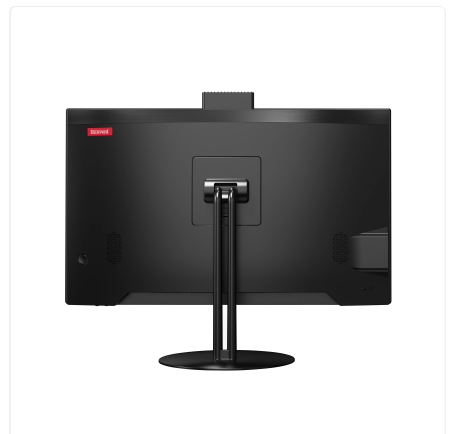

Thinvent Uno 23.8" All in One PC

Intel Core i5-1240P processor

12 core, up to 4.4 GHz, 12 MB cache

Dual LAN

4GB DDR4 RAM

1TB SSD

Dual Band WiFi

Without OS

Fixed Stand

SKU: UNO24-I5_12L-4-M1024-12_10-M-W_OS-F

Engineered for demanding environments, built for simplicity.

Meet the Thinvent Uno All-in-One: the ultimate space-saving industrial workhorse. Designed for 24/7 reliability in challenging settings, it consolidates your entire workstation into a single, robust unit. Say goodbye to bulky towers and messy cable clutter, freeing up valuable floor and desk space for what matters most.

Ideal use cases

- Digital signage and interactive kiosks in retail or hospitality.
- Factory floor control stations and HMI applications.
- Reception desks and public information points.
- Light industrial computing and process monitoring.

Why choose the Thinvent Uno

Uncompromising reliability

Constructed from premium materials, the Uno is built to endure. Its fanless, solid-state design ensures silent, dust-resistant operation for years of trouble-free service in dusty or volatile environments.

Maximum connectivity and control

With dual Ethernet ports, you gain superior network flexibility for critical data transfer or network redundancy. The comprehensive I/O panel offers effortless connection to a world of peripherals and legacy equipment.

Total operational efficiency

The sleek, all-in-one design drastically reduces installation time and maintenance headaches. The energy-efficient power profile and durable fixed stand mean lower running costs and a secure, steadfast presence wherever you place it.

Deploy a cleaner, smarter, and more dependable computing solution. Choose the Thinvent Uno All-in-One.