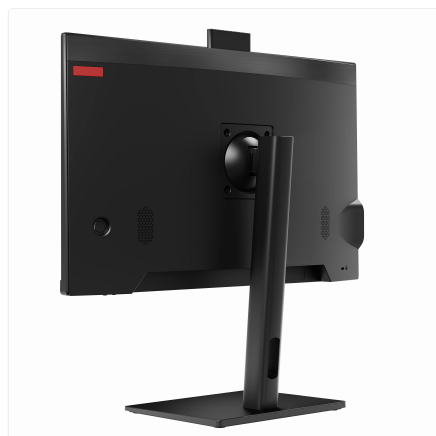

Thinvent Uno 23.8" All in One PC

Intel Core i5-1240P processor

12 core, up to 4.4 GHz, 12 MB cache

Dual LAN

4GB DDR4 RAM

1TB SSD

Dual Band WiFi

Without OS

Fixed Stand

SKU: UNO24-I5_12L-4-M1024-12_7-M-W_OS-F

Engineered for demanding environments, built for simplicity.

Meet the Thinvent Uno All-in-One: the ultimate space-saving industrial workhorse. Designed for 24/7 reliability in challenging settings, it consolidates your entire workstation into a single, robust unit. Say goodbye to bulky towers and messy cable clutter, freeing up valuable floor and desk space for what matters most.

Ideal use cases

- Digital signage and interactive kiosks in retail or hospitality.
- Factory floor control stations and HMI applications.
- Reception desks and public information points.
- Light industrial computing and process monitoring.

Why choose the Thinvent Uno

Uncompromising reliability

Constructed from premium materials, the Uno is built to endure. Its fanless, solid-state design ensures silent, dust-resistant operation for years of trouble-free service in dusty or volatile environments.

Maximum connectivity and control

With dual Ethernet ports, you gain superior network flexibility for critical data transfer or network redundancy. The comprehensive I/O panel offers effortless connection to a world of peripherals and legacy equipment.

Total operational efficiency

The sleek, all-in-one design drastically reduces installation time and maintenance headaches. The energy-efficient power profile and durable fixed stand mean lower running costs and a secure, steadfast presence wherever you place it.

Deploy a cleaner, smarter, and more dependable computing solution. Choose the Thinvent Uno All-in-One.