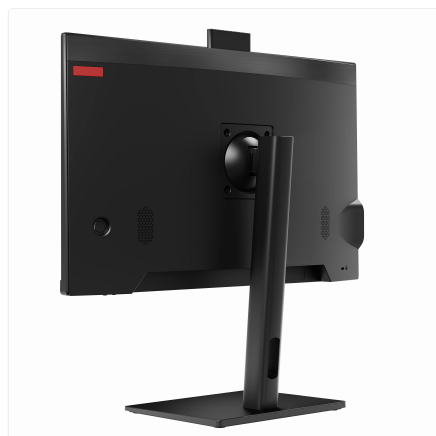

Thinvent Uno 23.8" All in One PC

Intel Core i5-1240P processor

12 core, up to 4.4 GHz, 12 MB cache

Dual LAN

4GB DDR4 RAM

128GB SSD

Dual Band WiFi

Without OS

Fixed Stand

SKU: UNO24-I5_12L-4-M128-12_10-M-W_OS-F

Engineered for demanding environments, built for simplicity.

Meet the Thinvent Uno All-in-One: the ultimate space-saving industrial workhorse. Designed for 24/7 reliability in challenging settings, it consolidates your entire workstation into a single, robust unit. Say goodbye to bulky towers and messy cable clutter, freeing up valuable floor and desk space for what matters most.

Ideal use cases

- Digital signage and interactive kiosks in retail or hospitality.
- Factory floor control stations and HMI applications.
- Reception desks and public information points.
- Light industrial computing and process monitoring.

Why choose the Thinvent Uno

Uncompromising reliability

Constructed from premium materials, the Uno is built to endure. Its fanless, solid-state design ensures silent, dust-resistant operation for years of trouble-free service in dusty or volatile environments.

Maximum connectivity and control

With dual Ethernet ports, you gain superior network flexibility for critical data transfer or network redundancy. The comprehensive I/O panel offers effortless connection to a world of peripherals and legacy equipment.

Total operational efficiency

The sleek, all-in-one design drastically reduces installation time and maintenance headaches. The energy-efficient power profile and durable fixed stand mean lower running costs and a secure, steadfast presence wherever you place it.

Deploy a cleaner, smarter, and more dependable computing solution. Choose the Thinvent Uno All-in-One.