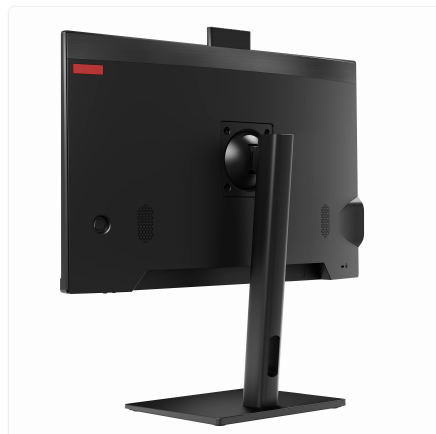

Thinvent Uno 23.8" All in One PC

Intel Core i5-1240P processor

12 core, up to 4.4 GHz, 12 MB cache

Dual LAN

4GB DDR4 RAM

512GB SSD

Dual Band WiFi

Without OS

Fixed Stand

SKU: UNO24-I5_12L-4-M512-12_7-M-W_OS-F

Engineered for demanding environments, built for simplicity.

Meet the Thinvent Uno All-in-One: the ultimate space-saving industrial workhorse. Designed for 24/7 reliability in challenging settings, it consolidates your entire workstation into a single, robust unit. Say goodbye to bulky towers and messy cable clutter, freeing up valuable floor and desk space for what matters most.

Ideal use cases

- Digital signage and interactive kiosks in retail or hospitality.
- Factory floor control stations and HMI applications.
- Reception desks and public information points.
- Light industrial computing and process monitoring.

Why choose the Thinvent Uno

Uncompromising reliability

Constructed from premium materials, the Uno is built to endure. Its fanless, solid-state design ensures silent, dust-resistant operation for years of trouble-free service in dusty or volatile environments.

Maximum connectivity and control

With dual Ethernet ports, you gain superior network flexibility for critical data transfer or network redundancy. The comprehensive I/O panel offers effortless connection to a world of peripherals and legacy equipment.

Total operational efficiency

The sleek, all-in-one design drastically reduces installation time and maintenance headaches. The energy-efficient power profile and durable fixed stand mean lower running costs and a secure, steadfast presence wherever you place it.

Deploy a cleaner, smarter, and more dependable computing solution. Choose the Thinvent Uno All-in-One.