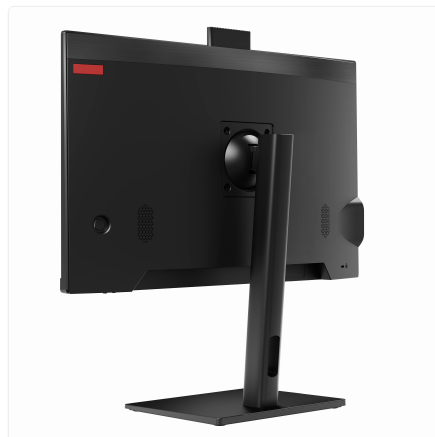

Thinvent Uno 23.8" All in One PC

Intel Core i5-1240P processor

12 core, up to 4.4 GHz, 12 MB cache

Dual LAN

64GB DDR4 RAM

256GB SSD

Dual Band WiFi

Thinix Embedded Linux

Height Adjustable Stand

SKU: UNO24-I5_12L-64-M256-12_10-M-THINUX-HA

The All-in-One Built for Business, Not Just the Boardroom.

Simplify your operations with a powerful, integrated computing solution designed for demanding environments. The Thinvent® Uno delivers robust performance in a sleek, space-saving design, ready to tackle your daily tasks with unwavering reliability.

Engineered for Endurance

- Experience smooth, responsive performance for everything from digital signage and point-of-sale to control room monitoring and interactive kiosks.
- Benefit from a clean, cable-free footprint that saves valuable space and presents a professional, modern appearance.
- Rely on stable, secure operation with a dedicated embedded OS, minimising downtime and maintenance headaches.

Adapts to Your Workspace

- Effortlessly adjust the vibrant 23.8-inch display to the perfect viewing height for enhanced comfort and productivity throughout the day.
- Connect with ease using versatile ports and dual network connections for maximum flexibility in your setup.
- Deploy with confidence in a variety of settings, from the shop floor to the front office, thanks to its durable construction and efficient design.

The Thinvent Uno is the clear, uncomplicated choice for businesses that need a dependable, all-in-one workhorse. It's the seamless integration of power and practicality you've been looking for.