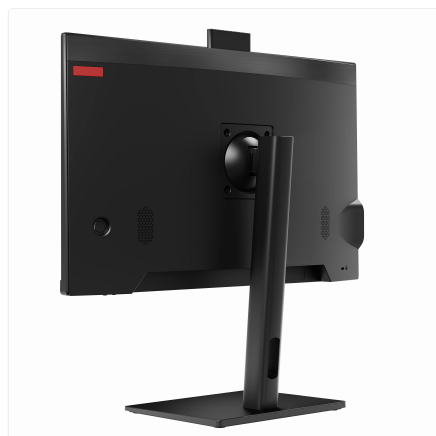

Thinvent Uno 23.8" All in One PC

Intel Core i5-1240P processor

12 core, up to 4.4 GHz, 12 MB cache

Dual LAN

64GB DDR4 RAM

256GB SSD

Dual Band WiFi

Without OS

Fixed Stand

SKU: UNO24-I5_12L-64-M256-12_10-M-W_OS-F

Engineered for demanding environments, built for simplicity.

Meet the Thinvent Uno All-in-One: the ultimate space-saving industrial workhorse. Designed for 24/7 reliability in challenging settings, it consolidates your entire workstation into a single, robust unit. Say goodbye to bulky towers and messy cable clutter, freeing up valuable floor and desk space for what matters most.

Ideal use cases

- Digital signage and interactive kiosks in retail or hospitality.
- Factory floor control stations and HMI applications.
- Reception desks and public information points.
- Light industrial computing and process monitoring.

Why choose the Thinvent Uno

Uncompromising reliability

Constructed from premium materials, the Uno is built to endure. Its fanless, solid-state design ensures silent, dust-resistant operation for years of trouble-free service in dusty or volatile environments.

Maximum connectivity and control

With dual Ethernet ports, you gain superior network flexibility for critical data transfer or network redundancy. The comprehensive I/O panel offers effortless connection to a world of peripherals and legacy equipment.

Total operational efficiency

The sleek, all-in-one design drastically reduces installation time and maintenance headaches. The energy-efficient power profile and durable fixed stand mean lower running costs and a secure, steadfast presence wherever you place it.

Deploy a cleaner, smarter, and more dependable computing solution. Choose the Thinvent Uno All-in-One.