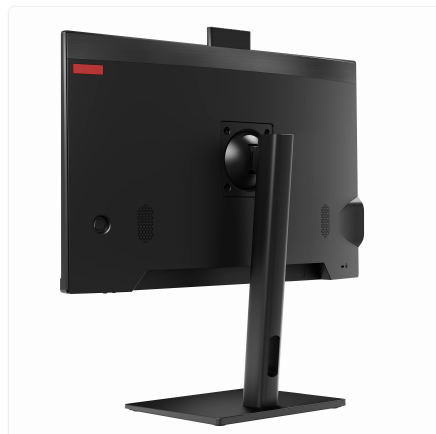

Thinvent Uno 23.8" All in One PC

Intel Core i5-1240P processor

12 core, up to 4.4 GHz, 12 MB cache

Dual LAN

64GB DDR4 RAM

256GB SSD

Dual Band WiFi

Without OS

Fixed Stand

SKU: UNO24-I5_12L-64-M256-12_7-M-W_OS-F

Engineered for demanding environments, built for simplicity.

Meet the Thinvent Uno All-in-One: the ultimate space-saving industrial workhorse. Designed for 24/7 reliability in challenging settings, it consolidates your entire workstation into a single, robust unit. Say goodbye to bulky towers and messy cable clutter, freeing up valuable floor and desk space for what matters most.

Ideal use cases

- Digital signage and interactive kiosks in retail or hospitality.
- Factory floor control stations and HMI applications.
- Reception desks and public information points.
- Light industrial computing and process monitoring.

Why choose the Thinvent Uno

Uncompromising reliability

Constructed from premium materials, the Uno is built to endure. Its fanless, solid-state design ensures silent, dust-resistant operation for years of trouble-free service in dusty or volatile environments.

Maximum connectivity and control

With dual Ethernet ports, you gain superior network flexibility for critical data transfer or network redundancy. The comprehensive I/O panel offers effortless connection to a world of peripherals and legacy equipment.

Total operational efficiency

The sleek, all-in-one design drastically reduces installation time and maintenance headaches. The energy-efficient power profile and durable fixed stand mean lower running costs and a secure, steadfast presence wherever you place it.

Deploy a cleaner, smarter, and more dependable computing solution. Choose the Thinvent Uno All-in-One.