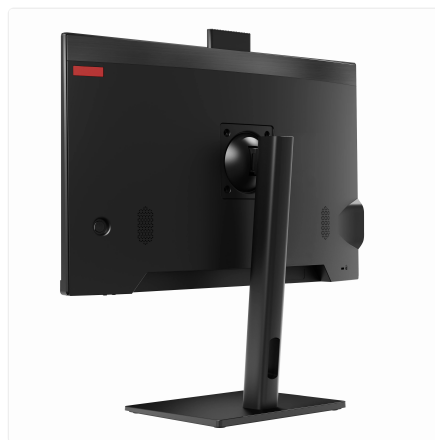

Thinvent Uno 23.8" All in One PC

Intel Core i5-1240P processor

12 core, up to 4.4 GHz, 12 MB cache

Dual LAN

64GB DDR4 RAM

512GB SSD

No WiFi

Thinix Embedded Linux

Height Adjustable Stand

SKU: UNO24-I5_12L-64-M512-12_10-X-THINUX-HA

Unlock seamless, reliable computing power without the clutter.

Engineered for demanding environments, the Thinvent® Uno All-in-One PC combines a vibrant 23.8" display with robust industrial-grade performance. Its sleek, all-in-one design saves vital space on the factory floor, in the control room, or at the point of sale, delivering a clean and professional workstation.

Why choose the Uno

- Experience smooth, responsive operation for digital signage, kiosk applications, and process visualisation, powered by efficient 12th Gen Intel® processing.
- Deploy with absolute confidence using the stable, secure, and dedicated Thinix™ operating system, built for 24/7 reliability.

- Connect with ease using dual Ethernet ports for network redundancy or separate data networks, ensuring continuous uptime.
- Adapt the perfect viewing angle with the height-adjustable stand, reducing operator fatigue during long shifts.
- Simplify your setup and maintenance with an integrated, cable-free design and browser-based remote management tools.

Built from durable materials and certified for industrial use, it's the steadfast, space-saving solution for your critical operations.