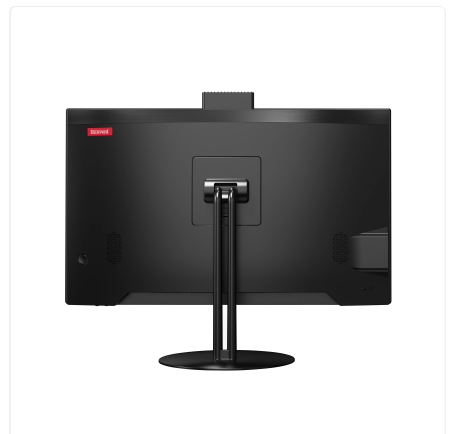

Thinvent Uno 23.8" All in One PC

Intel Core i5-1240P processor

12 core, up to 4.4 GHz, 12 MB cache

Dual LAN

64GB DDR4 RAM

512GB SSD

Dual Band WiFi

Without OS

Fixed Stand

SKU: UNO24-I5_12L-64-M512-12_7-M-W_OS-F

Engineered for demanding environments, built for simplicity.

Meet the Thinvent Uno All-in-One: the ultimate space-saving industrial workhorse. Designed for 24/7 reliability in challenging settings, it consolidates your entire workstation into a single, robust unit. Say goodbye to bulky towers and messy cable clutter, freeing up valuable floor and desk space for what matters most.

Ideal use cases

- Digital signage and interactive kiosks in retail or hospitality.
- Factory floor control stations and HMI applications.
- Reception desks and public information points.
- Light industrial computing and process monitoring.

Why choose the Thinvent Uno

Uncompromising reliability

Constructed from premium materials, the Uno is built to endure. Its fanless, solid-state design ensures silent, dust-resistant operation for years of trouble-free service in dusty or volatile environments.

Maximum connectivity and control

With dual Ethernet ports, you gain superior network flexibility for critical data transfer or network redundancy. The comprehensive I/O panel offers effortless connection to a world of peripherals and legacy equipment.

Total operational efficiency

The sleek, all-in-one design drastically reduces installation time and maintenance headaches. The energy-efficient power profile and durable fixed stand mean lower running costs and a secure, steadfast presence wherever you place it.

Deploy a cleaner, smarter, and more dependable computing solution. Choose the Thinvent Uno All-in-One.