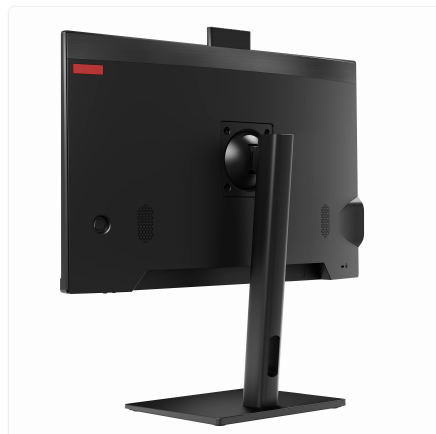

Thinvent Uno 23.8" All in One PC

Intel Core i5-1240P processor

12 core, up to 4.4 GHz, 12 MB cache

Dual LAN

64GB DDR4 RAM

512GB SSD

Dual Band WiFi

Without OS

Fixed Stand

SKU: UNO24-I5_12L-64-M512-12_7-M-W_OS-F

Engineered for demanding environments, built for simplicity.

Meet the Thinvent Uno All-in-One: the ultimate space-saving industrial workhorse. Designed for 24/7 reliability in challenging settings, it consolidates your entire workstation into a single, robust unit. Say goodbye to bulky towers and messy cable clutter, freeing up valuable floor and desk space for what matters most.

Ideal use cases

- Digital signage and interactive kiosks in retail or hospitality.
- Factory floor control stations and HMI applications.
- Reception desks and public information points.
- Light industrial computing and process monitoring.

Why choose the Thinvent Uno

Uncompromising reliability

Constructed from premium materials, the Uno is built to endure. Its fanless, solid-state design ensures silent, dust-resistant operation for years of trouble-free service in dusty or volatile environments.

Maximum connectivity and control

With dual Ethernet ports, you gain superior network flexibility for critical data transfer or network redundancy. The comprehensive I/O panel offers effortless connection to a world of peripherals and legacy equipment.

Total operational efficiency

The sleek, all-in-one design drastically reduces installation time and maintenance headaches. The energy-efficient power profile and durable fixed stand mean lower running costs and a secure, steadfast presence wherever you place it.

Deploy a cleaner, smarter, and more dependable computing solution. Choose the Thinvent Uno All-in-One.