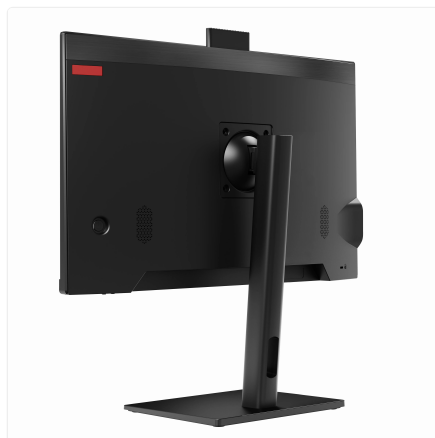

Thinvent Uno 23.8" All in One PC

Intel Core i5-1240P processor

12 core, up to 4.4 GHz, 12 MB cache

Dual LAN

8GB DDR4 RAM

1TB SSD

Dual Band WiFi

DOS

Height Adjustable Stand

SKU: UNO24-I5_12L-8-M1024-12_10-M-DOS-HA

Effortless power, all in one place. The Thinvent® Uno redefines simplicity and performance for business, blending a sleek, space-saving design with robust reliability for the most demanding environments.

Engineered for efficiency

Say goodbye to cluttered desks and complicated setups. The streamlined all-in-one design integrates everything into a single, elegant unit, making deployment a breeze and maintaining a professional aesthetic.

Uncompromising performance for daily business

Tackle everything from complex point-of-sale transactions and inventory management to digital signage and administrative tasks with smooth, responsive power. It handles multiple applications seamlessly, keeping your operations flowing without interruption.

Built for demanding, always-on environments

- Engineered for 24/7 reliability in retail, hospitality, and light industrial settings.
- The robust aluminium alloy construction ensures lasting durability.
- Dual Ethernet ports provide critical network redundancy and connectivity options for secure, fail-safe operations.
- The height-adjustable stand allows for perfect ergonomic positioning for any user.

Simplify your space and empower your team. The Thinvent® Uno delivers the dependable, all-in-one computing solution your business needs to run smarter, every day.