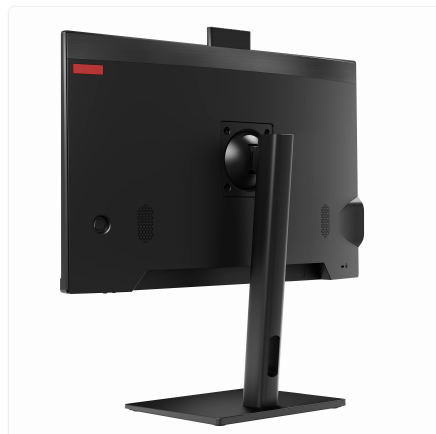

Thinvent Uno 23.8" All in One PC

Intel Core i5-1240P processor

12 core, up to 4.4 GHz, 12 MB cache

Dual LAN

8GB DDR4 RAM

1TB SSD

Dual Band WiFi

Without OS

Fixed Stand

SKU: UNO24-I5_12L-8-M1024-12_7-M-W_OS-F

Engineered for demanding environments, built for simplicity.

Meet the Thinvent Uno All-in-One: the ultimate space-saving industrial workhorse. Designed for 24/7 reliability in challenging settings, it consolidates your entire workstation into a single, robust unit. Say goodbye to bulky towers and messy cable clutter, freeing up valuable floor and desk space for what matters most.

Ideal use cases

- Digital signage and interactive kiosks in retail or hospitality.
- Factory floor control stations and HMI applications.
- Reception desks and public information points.
- Light industrial computing and process monitoring.

Why choose the Thinvent Uno

Uncompromising reliability

Constructed from premium materials, the Uno is built to endure. Its fanless, solid-state design ensures silent, dust-resistant operation for years of trouble-free service in dusty or volatile environments.

Maximum connectivity and control

With dual Ethernet ports, you gain superior network flexibility for critical data transfer or network redundancy. The comprehensive I/O panel offers effortless connection to a world of peripherals and legacy equipment.

Total operational efficiency

The sleek, all-in-one design drastically reduces installation time and maintenance headaches. The energy-efficient power profile and durable fixed stand mean lower running costs and a secure, steadfast presence wherever you place it.

Deploy a cleaner, smarter, and more dependable computing solution. Choose the Thinvent Uno All-in-One.