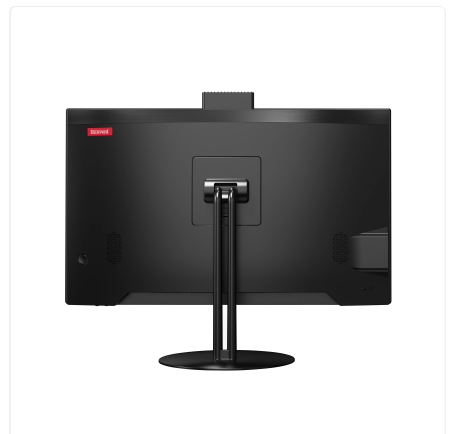

Thinvent Uno 23.8" All in One PC

Intel Core i5-1240P processor

12 core, up to 4.4 GHz, 12 MB cache

Dual LAN

8GB DDR4 RAM

1TB SSD

Dual Band WiFi

Without OS

Fixed Stand

SKU: UNO24-I5_12L-8-M1024-12_7-M-W_OS-F

Engineered for demanding environments, built for simplicity.

Meet the Thinvent Uno All-in-One: the ultimate space-saving industrial workhorse. Designed for 24/7 reliability in challenging settings, it consolidates your entire workstation into a single, robust unit. Say goodbye to bulky towers and messy cable clutter, freeing up valuable floor and desk space for what matters most.

Ideal use cases

- Digital signage and interactive kiosks in retail or hospitality.
- Factory floor control stations and HMI applications.
- Reception desks and public information points.
- Light industrial computing and process monitoring.

Why choose the Thinvent Uno

Uncompromising reliability

Constructed from premium materials, the Uno is built to endure. Its fanless, solid-state design ensures silent, dust-resistant operation for years of trouble-free service in dusty or volatile environments.

Maximum connectivity and control

With dual Ethernet ports, you gain superior network flexibility for critical data transfer or network redundancy. The comprehensive I/O panel offers effortless connection to a world of peripherals and legacy equipment.

Total operational efficiency

The sleek, all-in-one design drastically reduces installation time and maintenance headaches. The energy-efficient power profile and durable fixed stand mean lower running costs and a secure, steadfast presence wherever you place it.

Deploy a cleaner, smarter, and more dependable computing solution. Choose the Thinvent Uno All-in-One.