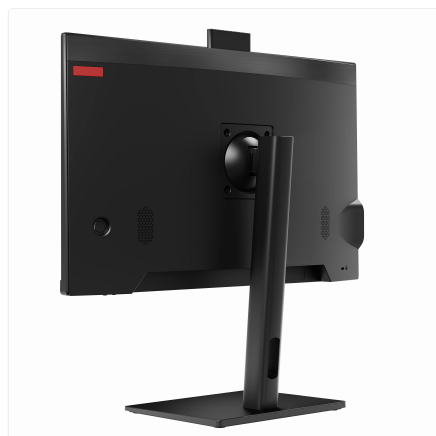

Thinvent Uno 23.8" All in One PC

Intel Core i5-1240P processor

12 core, up to 4.4 GHz, 12 MB cache

Dual LAN

8GB DDR4 RAM

256GB SSD

Dual Band WiFi

Without OS

Fixed Stand

SKU: UNO24-I5_12L-8-M256-12_10-M-W_OS-F

Engineered for demanding environments, built for simplicity.

Meet the Thinvent Uno All-in-One: the ultimate space-saving industrial workhorse. Designed for 24/7 reliability in challenging settings, it consolidates your entire workstation into a single, robust unit. Say goodbye to bulky towers and messy cable clutter, freeing up valuable floor and desk space for what matters most.

Ideal use cases

- Digital signage and interactive kiosks in retail or hospitality.
- Factory floor control stations and HMI applications.
- Reception desks and public information points.
- Light industrial computing and process monitoring.

Why choose the Thinvent Uno

Uncompromising reliability

Constructed from premium materials, the Uno is built to endure. Its fanless, solid-state design ensures silent, dust-resistant operation for years of trouble-free service in dusty or volatile environments.

Maximum connectivity and control

With dual Ethernet ports, you gain superior network flexibility for critical data transfer or network redundancy. The comprehensive I/O panel offers effortless connection to a world of peripherals and legacy equipment.

Total operational efficiency

The sleek, all-in-one design drastically reduces installation time and maintenance headaches. The energy-efficient power profile and durable fixed stand mean lower running costs and a secure, steadfast presence wherever you place it.

Deploy a cleaner, smarter, and more dependable computing solution. Choose the Thinvent Uno All-in-One.