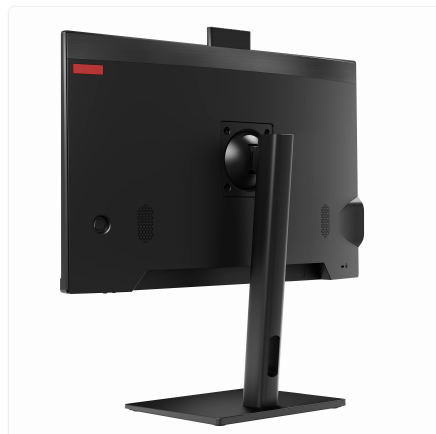

Thinvent Uno 23.8" All in One PC

Intel Core i5-1240P processor

12 core, up to 4.4 GHz, 12 MB cache

Dual LAN

8GB DDR4 RAM

256GB SSD

Dual Band WiFi

Without OS

Fixed Stand

SKU: UNO24-I5_12L-8-M256-12_7-M-W_OS-F

Engineered for demanding environments, built for simplicity.

Meet the Thinvent Uno All-in-One: the ultimate space-saving industrial workhorse. Designed for 24/7 reliability in challenging settings, it consolidates your entire workstation into a single, robust unit. Say goodbye to bulky towers and messy cable clutter, freeing up valuable floor and desk space for what matters most.

Ideal use cases

- Digital signage and interactive kiosks in retail or hospitality.
- Factory floor control stations and HMI applications.
- Reception desks and public information points.
- Light industrial computing and process monitoring.

Why choose the Thinvent Uno

Uncompromising reliability

Constructed from premium materials, the Uno is built to endure. Its fanless, solid-state design ensures silent, dust-resistant operation for years of trouble-free service in dusty or volatile environments.

Maximum connectivity and control

With dual Ethernet ports, you gain superior network flexibility for critical data transfer or network redundancy. The comprehensive I/O panel offers effortless connection to a world of peripherals and legacy equipment.

Total operational efficiency

The sleek, all-in-one design drastically reduces installation time and maintenance headaches. The energy-efficient power profile and durable fixed stand mean lower running costs and a secure, steadfast presence wherever you place it.

Deploy a cleaner, smarter, and more dependable computing solution. Choose the Thinvent Uno All-in-One.