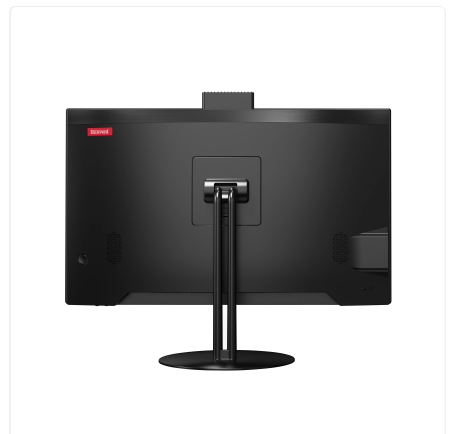

Thinvent Uno 23.8" All in One PC

Intel Core i5-1240P processor

12 core, up to 4.4 GHz, 12 MB cache

Dual LAN

8GB DDR4 RAM

256GB SSD

Dual Band WiFi

Without OS

Fixed Stand

SKU: UNO24-I5_12L-8-M256-12_7-M-W_OS-F

Engineered for demanding environments, built for simplicity.

Meet the Thinvent Uno All-in-One: the ultimate space-saving industrial workhorse. Designed for 24/7 reliability in challenging settings, it consolidates your entire workstation into a single, robust unit. Say goodbye to bulky towers and messy cable clutter, freeing up valuable floor and desk space for what matters most.

Ideal use cases

- Digital signage and interactive kiosks in retail or hospitality.
- Factory floor control stations and HMI applications.
- Reception desks and public information points.
- Light industrial computing and process monitoring.

Why choose the Thinvent Uno

Uncompromising reliability

Constructed from premium materials, the Uno is built to endure. Its fanless, solid-state design ensures silent, dust-resistant operation for years of trouble-free service in dusty or volatile environments.

Maximum connectivity and control

With dual Ethernet ports, you gain superior network flexibility for critical data transfer or network redundancy. The comprehensive I/O panel offers effortless connection to a world of peripherals and legacy equipment.

Total operational efficiency

The sleek, all-in-one design drastically reduces installation time and maintenance headaches. The energy-efficient power profile and durable fixed stand mean lower running costs and a secure, steadfast presence wherever you place it.

Deploy a cleaner, smarter, and more dependable computing solution. Choose the Thinvent Uno All-in-One.