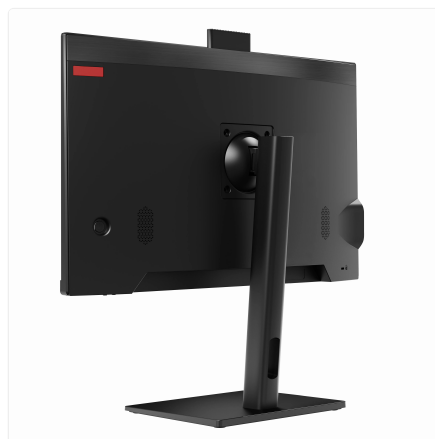

Thinvent Uno 23.8" All in One PC

Intel Core i5-1240P processor

12 core, up to 4.4 GHz, 12 MB cache

Dual LAN

8GB DDR4 RAM

32GB SSD

Dual Band WiFi

Thinix Embedded Linux

Height Adjustable Stand

SKU: UNO24-I5_12L-8-M32-12_7-M-THINUX-HA

The All-in-One Built for Business, Not Just the Boardroom.

Simplify your operations with a powerful, integrated computing solution designed for demanding environments. The Thinvent® Uno delivers robust performance in a sleek, space-saving design, ready to tackle your daily tasks with unwavering reliability.

Engineered for Endurance

- Experience smooth, responsive performance for everything from digital signage and point-of-sale to control room monitoring and interactive kiosks.
- Benefit from a clean, cable-free footprint that saves valuable space and presents a professional, modern appearance.
- Rely on stable, secure operation with a dedicated embedded OS, minimising downtime and maintenance headaches.

Adapts to Your Workspace

- Effortlessly adjust the vibrant 23.8-inch display to the perfect viewing height for enhanced comfort and productivity throughout the day.
- Connect with ease using versatile ports and dual network connections for maximum flexibility in your setup.
- Deploy with confidence in a variety of settings, from the shop floor to the front office, thanks to its durable construction and efficient design.

The Thinvent Uno is the clear, uncomplicated choice for businesses that need a dependable, all-in-one workhorse. It's the seamless integration of power and practicality you've been looking for.