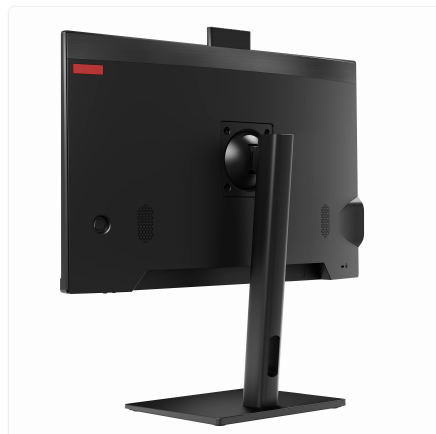

Thinvent Uno 23.8" All in One PC

Intel Core i5-1240P processor

12 core, up to 4.4 GHz, 12 MB cache

Dual LAN

8GB DDR4 RAM

32GB SSD

Dual Band WiFi

Without OS

Fixed Stand

SKU: UNO24-I5_12L-8-M32-12_7-M-W_OS-F

Engineered for demanding environments, built for simplicity.

Meet the Thinvent Uno All-in-One: the ultimate space-saving industrial workhorse. Designed for 24/7 reliability in challenging settings, it consolidates your entire workstation into a single, robust unit. Say goodbye to bulky towers and messy cable clutter, freeing up valuable floor and desk space for what matters most.

Ideal use cases

- Digital signage and interactive kiosks in retail or hospitality.
- Factory floor control stations and HMI applications.
- Reception desks and public information points.
- Light industrial computing and process monitoring.

Why choose the Thinvent Uno

Uncompromising reliability

Constructed from premium materials, the Uno is built to endure. Its fanless, solid-state design ensures silent, dust-resistant operation for years of trouble-free service in dusty or volatile environments.

Maximum connectivity and control

With dual Ethernet ports, you gain superior network flexibility for critical data transfer or network redundancy. The comprehensive I/O panel offers effortless connection to a world of peripherals and legacy equipment.

Total operational efficiency

The sleek, all-in-one design drastically reduces installation time and maintenance headaches. The energy-efficient power profile and durable fixed stand mean lower running costs and a secure, steadfast presence wherever you place it.

Deploy a cleaner, smarter, and more dependable computing solution. Choose the Thinvent Uno All-in-One.