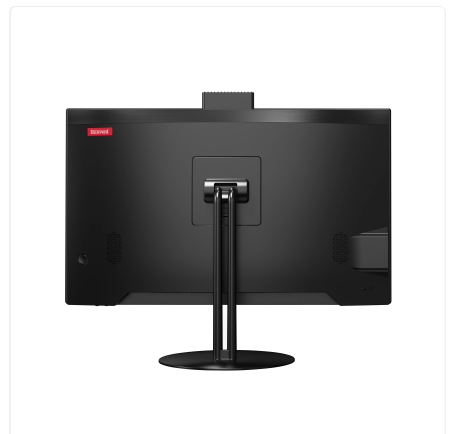

Thinvent Uno 23.8" All in One PC

Intel Core i5-1240P processor

12 core, up to 4.4 GHz, 12 MB cache

Dual LAN

8GB DDR4 RAM

32GB SSD

Dual Band WiFi

Without OS

Fixed Stand

SKU: UNO24-I5_12L-8-M32-12_7-M-W_OS-F

Engineered for demanding environments, built for simplicity.

Meet the Thinvent Uno All-in-One: the ultimate space-saving industrial workhorse. Designed for 24/7 reliability in challenging settings, it consolidates your entire workstation into a single, robust unit. Say goodbye to bulky towers and messy cable clutter, freeing up valuable floor and desk space for what matters most.

Ideal use cases

- Digital signage and interactive kiosks in retail or hospitality.
- Factory floor control stations and HMI applications.
- Reception desks and public information points.
- Light industrial computing and process monitoring.

Why choose the Thinvent Uno

Uncompromising reliability

Constructed from premium materials, the Uno is built to endure. Its fanless, solid-state design ensures silent, dust-resistant operation for years of trouble-free service in dusty or volatile environments.

Maximum connectivity and control

With dual Ethernet ports, you gain superior network flexibility for critical data transfer or network redundancy. The comprehensive I/O panel offers effortless connection to a world of peripherals and legacy equipment.

Total operational efficiency

The sleek, all-in-one design drastically reduces installation time and maintenance headaches. The energy-efficient power profile and durable fixed stand mean lower running costs and a secure, steadfast presence wherever you place it.

Deploy a cleaner, smarter, and more dependable computing solution. Choose the Thinvent Uno All-in-One.