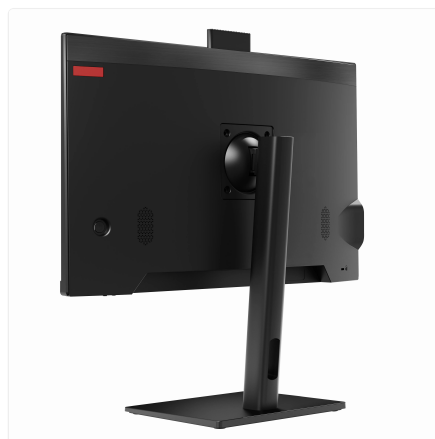

Thinvent Uno 23.8" All in One PC

Intel Core i5-1240P processor

12 core, up to 4.4 GHz, 12 MB cache

Dual LAN

8GB DDR4 RAM

512GB SSD

No WiFi

Windows 11 Pro

Fixed Stand

SKU: UNO24-I5_12L-8-M512-12_7-X-11P-F

Unlock streamlined efficiency in a single, sleek footprint.

The Thinvent® Uno 23.8" All-in-One PC consolidates your entire workstation into one intelligent, space-saving unit. Perfect for point-of-sale systems, kiosks, or administrative hubs, it delivers robust performance to keep demanding business applications running smoothly without the clutter of a traditional desktop tower.

Key advantages for your business

- Maximise desk space and reduce cable chaos with a clean, integrated design that's quick to deploy.
- Ensure reliable, high-speed wired network connectivity for critical data transfer and network-dependent tasks.

- Benefit from professional-grade Windows 11 Pro, offering enhanced security and management tools right out of the box.
- Enjoy crisp, clear visuals on a generous 23.8-inch display, ideal for customer interactions or prolonged desktop work.
- Achieve peace of mind with durable, industrial-grade construction built for continuous operation in commercial environments.

Simplify your setup and strengthen your operations. The Uno All-in-One is the dependable, professional choice for focused computing tasks.