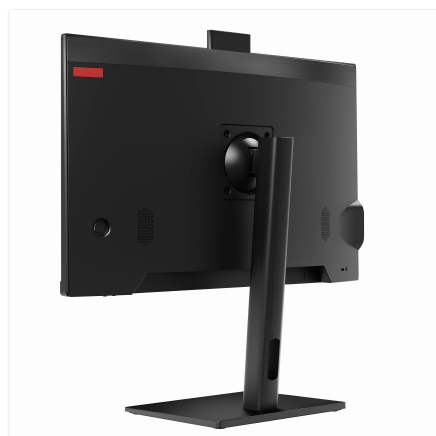

- 250 Nits Brightness
- Impressive 178° Horizontal and Vertical Viewing Angles

Perfect for detailed work or immersive content. The integrated 2 Megapixel pop-up camera ensures privacy and crisp video calls when you need them.

Enhanced Performance & Storage

- Fast 256GB SSD for quick boots and application loading

- 4GB DDR4 RAM for reliable everyday operation

Seamless Connectivity & Security

- Robust wired networking with 1000 Mbps Ethernet for stable connections
- Ample ports including 2x USB 3.2, 4x USB 2.0, HDMI, and VGA for all your peripherals
- Clear audio from built-in 2x 3-watt speakers
- Kensington Lock for physical security

Pre-installed with Windows 11 Pro, you get enhanced features for productivity and enterprise-grade security. The durable black housing crafted from aluminium alloy, steel, and ABS plastic, paired with a fixed stand, offers a stable and sleek profile for any professional environment. With a compact design (541mm x 400mm x 55mm) and certifications like RoHS, ISO, and BIS, the Thinvent® Uno is built for efficiency and reliability, even in varied operating conditions.

DISPLAY

Screen Size	23.8 inch
Resolution	1920 × 1080
Brightness	250 nits
Viewing Angle	Horizontal 178°, Vertical 178°
Camera	Pop up, 2 Megapixel
HDMI	1
VGA	1

AUDIO

Speakers	2 × 3 Watts
Speaker Out	1
Mic In	1