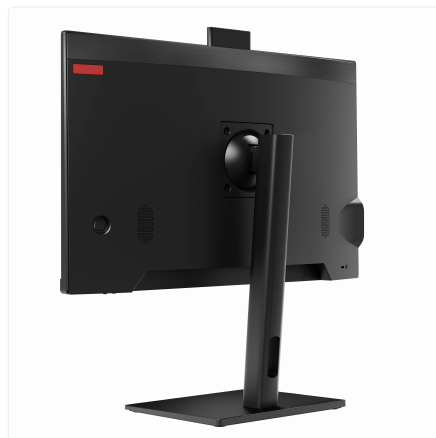

Thinvent Uno 23.8" All in One PC

Intel Core i5-1335U processor

10 core, up to 4.6 GHz, 12 MB cache

16GB DDR4 RAM

128GB SSD

Dual Band WiFi

Ubuntu Linux

Fixed Stand

SKU: UNO24-I5_13-16-M128-12_10-M-U-F

Thinvent® Uno: Your All-in-One Powerhouse for Performance and Privacy.

Experience seamless productivity and immersive visuals with the Thinvent® Uno 23.8" All-in-One PC. Powered by an Intel® Core™ i5-1335U processor, featuring 10 cores and speeds up to 4.6 GHz with a 12 MB cache, this PC handles multitasking and demanding applications with ease. Its massive 1TB SSD ensures lightning-fast boot-ups and instant access to your files, while 4GB DDR4 RAM provides efficient daily computing.

Visual Excellence

- Immerse yourself in a crisp 23.8-inch Full HD (1920 × 1080) display, offering bright, vibrant colours and a wide 178° viewing angle.
- The integrated 2-megapixel pop-up camera ensures privacy and clear video calls.
- Enjoy clear audio through built-in 2 × 3 Watt speakers.

Seamless Connectivity

- Stay connected with dual-band Wi-Fi 5 and Gigabit Ethernet for reliable internet.
- Multiple ports include 2x USB 3.2, 4x USB 2.0, HDMI, and VGA for all your peripherals and display needs.
- Features dedicated speaker out and mic in ports.

Secure and Sustainable

- Pre-installed with Ubuntu Linux 24.04 LTS, enjoy a robust, secure, and open-source operating system.
- Built with premium aluminium alloy, steel, and ABS plastic, featuring a sleek black finish and a Kensington Lock for enhanced security.
- Energy-efficient with a 12V 7A adapter and compliant with RoHS, ISO, and BIS certifications.

Compact and efficient, the Thinvent® Uno is designed for modern workspaces, delivering power, privacy, and exceptional value.