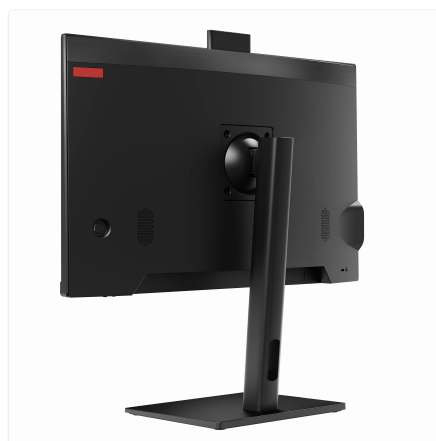

Thinvent Uno 23.8" All in One PC

Intel Core i5-1335U processor

10 core, up to 4.6 GHz, 12 MB cache

16GB DDR4 RAM

128GB SSD

Dual Band WiFi

Ubuntu Linux

Fixed Stand

SKU: UNO24-I5_13-16-M128-12_5-M-U-F

Thinvent® Uno: Your All-in-One Powerhouse for Performance and Privacy.

Experience seamless productivity and immersive visuals with the Thinvent® Uno 23.8" All-in-One PC. Powered by an Intel® Core™ i5-1335U processor, featuring 10 cores and speeds up to 4.6 GHz with a 12 MB cache, this PC handles multitasking and demanding applications with ease. Its massive 1TB SSD ensures lightning-fast boot-ups and instant access to your files, while 4GB DDR4 RAM provides efficient daily computing.

Visual Excellence

- Immerse yourself in a crisp 23.8-inch Full HD (1920 × 1080) display, offering bright, vibrant colours and a wide 178° viewing angle.
- The integrated 2-megapixel pop-up camera ensures privacy and clear video calls.
- Enjoy clear audio through built-in 2 × 3 Watt speakers.

Seamless Connectivity

- Stay connected with dual-band Wi-Fi 5 and Gigabit Ethernet for reliable internet.
- Multiple ports include 2x USB 3.2, 4x USB 2.0, HDMI, and VGA for all your peripherals and display needs.
- Features dedicated speaker out and mic in ports.

Secure and Sustainable

- Pre-installed with Ubuntu Linux 24.04 LTS, enjoy a robust, secure, and open-source operating system.
- Built with premium aluminium alloy, steel, and ABS plastic, featuring a sleek black finish and a Kensington Lock for enhanced security.
- Energy-efficient with a 12V 7A adapter and compliant with RoHS, ISO, and BIS certifications.

Compact and efficient, the Thinvent® Uno is designed for modern workspaces, delivering power, privacy, and exceptional value.