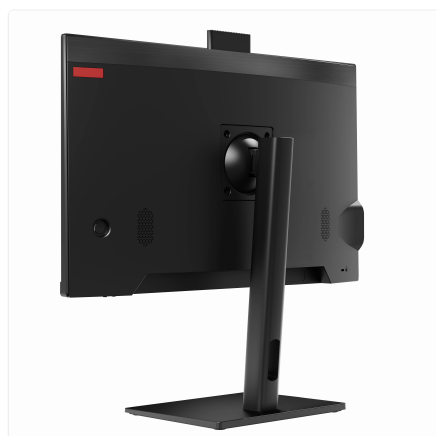

Thinvent Uno 23.8" All in One PC

Intel Core i5-1335U processor

10 core, up to 4.6 GHz, 12 MB cache

16GB DDR4 RAM

128GB SSD

Dual Band WiFi

Ubuntu Linux

Height Adjustable Stand

SKU: UNO24-I5_13-16-M128-12_5-M-U-HA

Elevate Your Workspace: Power, Clarity, and Ergonomics in One Sleek Device.

Discover the Thinvent® Uno 23.8" All in One PC, engineered to transform your computing experience. This elegantly designed AIO delivers robust performance and stunning visuals, all within a compact footprint.

Unmatched Performance

- Power through demanding tasks with the Intel® Core™ i5-1335U processor, featuring 10 cores and speeds up to 4.6 GHz for seamless multitasking.
- Enjoy rapid responsiveness with 8GB DDR4 RAM and a lightning-fast 128GB SSD, ensuring quick boot-ups and application loading.

Vibrant Display and Connectivity

- Immerse yourself in brilliant visuals on the 23.8-inch Full HD (1920x1080) display, offering wide 178° viewing angles and 250 nits brightness for crystal-clear images.
- Stay effortlessly connected with dual-band Wi-Fi 5 and a Gigabit Ethernet port for high-speed internet.

- A versatile array of ports, including HDMI, VGA, 2x USB 3.2, and 4x USB 2.0, provides ample connectivity for all your peripherals.

Smart Design and Security

- Optimize your comfort and productivity with the ergonomic, height-adjustable stand.
- Engage in clear video calls using the integrated pop-up 2 Megapixel camera and dual 3-Watt speakers, complemented by dedicated mic in and speaker out ports.
- Experience the stability, security, and open-source freedom of Ubuntu Linux 24.04 LTS.
- Built for durability with an aluminium alloy, steel, and ABS plastic housing, and enhanced with a Kensington Lock for physical security.

Certifications