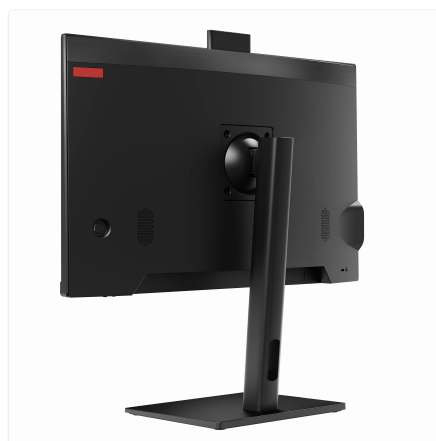

Thinvent Uno 23.8" All in One PC

Intel Core i5-1335U processor

10 core, up to 4.6 GHz, 12 MB cache

32GB DDR4 RAM

128GB SSD

Dual Band WiFi

Ubuntu Linux

Fixed Stand

SKU: UNO24-I5_13-32-M128-12_5-M-U-F

Thinvent® Uno: Your All-in-One Powerhouse for Performance and Privacy.

Experience seamless productivity and immersive visuals with the Thinvent® Uno 23.8" All-in-One PC. Powered by an Intel® Core™ i5-1335U processor, featuring 10 cores and speeds up to 4.6 GHz with a 12 MB cache, this PC handles multitasking and demanding applications with ease. Its massive 1TB SSD ensures lightning-fast boot-ups and instant access to your files, while 4GB DDR4 RAM provides efficient daily computing.

Visual Excellence

- Immerse yourself in a crisp 23.8-inch Full HD (1920 × 1080) display, offering bright, vibrant colours and a wide 178° viewing angle.
- The integrated 2-megapixel pop-up camera ensures privacy and clear video calls.
- Enjoy clear audio through built-in 2 × 3 Watt speakers.

Seamless Connectivity

- Stay connected with dual-band Wi-Fi 5 and Gigabit Ethernet for reliable internet.
- Multiple ports include 2x USB 3.2, 4x USB 2.0, HDMI, and VGA for all your peripherals and display needs.
- Features dedicated speaker out and mic in ports.

Secure and Sustainable

- Pre-installed with Ubuntu Linux 24.04 LTS, enjoy a robust, secure, and open-source operating system.
- Built with premium aluminium alloy, steel, and ABS plastic, featuring a sleek black finish and a Kensington Lock for enhanced security.
- Energy-efficient with a 12V 7A adapter and compliant with RoHS, ISO, and BIS certifications.

Compact and efficient, the Thinvent® Uno is designed for modern workspaces, delivering power, privacy, and exceptional value.