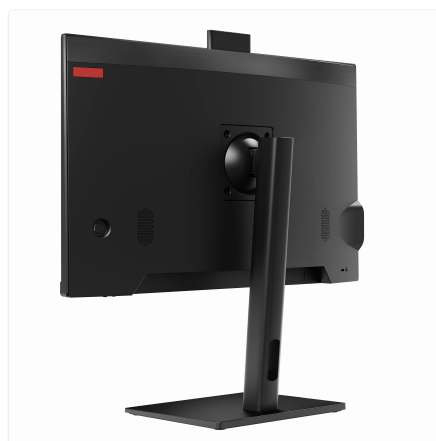

Thinvent Uno 23.8" All in One PC

Intel Core i5-1335U processor

10 core, up to 4.6 GHz, 12 MB cache

32GB DDR4 RAM

256GB SSD

Dual Band WiFi

Ubuntu Linux

Fixed Stand

SKU: UNO24-I5_13-32-M256-12_10-M-U-F

Thinvent® Uno: Your All-in-One Powerhouse for Performance and Privacy.

Experience seamless productivity and immersive visuals with the Thinvent® Uno 23.8" All-in-One PC. Powered by an Intel® Core™ i5-1335U processor, featuring 10 cores and speeds up to 4.6 GHz with a 12 MB cache, this PC handles multitasking and demanding applications with ease. Its massive 1TB SSD ensures lightning-fast boot-ups and instant access to your files, while 4GB DDR4 RAM provides efficient daily computing.

Visual Excellence

- Immerse yourself in a crisp 23.8-inch Full HD (1920 × 1080) display, offering bright, vibrant colours and a wide 178° viewing angle.
- The integrated 2-megapixel pop-up camera ensures privacy and clear video calls.
- Enjoy clear audio through built-in 2 × 3 Watt speakers.

Seamless Connectivity

- Stay connected with dual-band Wi-Fi 5 and Gigabit Ethernet for reliable internet.
- Multiple ports include 2x USB 3.2, 4x USB 2.0, HDMI, and VGA for all your peripherals and display needs.
- Features dedicated speaker out and mic in ports.

Secure and Sustainable

- Pre-installed with Ubuntu Linux 24.04 LTS, enjoy a robust, secure, and open-source operating system.
- Built with premium aluminium alloy, steel, and ABS plastic, featuring a sleek black finish and a Kensington Lock for enhanced security.
- Energy-efficient with a 12V 7A adapter and compliant with RoHS, ISO, and BIS certifications.

Compact and efficient, the Thinvent® Uno is designed for modern workspaces, delivering power, privacy, and exceptional value.