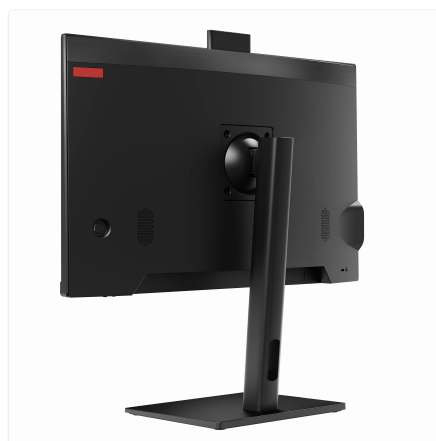

Thinvent Uno 23.8" All in One PC

Intel Core i5-1335U processor

10 core, up to 4.6 GHz, 12 MB cache

32GB DDR4 RAM

512GB SSD

Dual Band WiFi

Ubuntu Linux

Fixed Stand

SKU: UNO24-I5_13-32-M512-12_10-M-U-F

Thinvent® Uno: Your All-in-One Powerhouse for Performance and Privacy.

Experience seamless productivity and immersive visuals with the Thinvent® Uno 23.8" All-in-One PC. Powered by an Intel® Core™ i5-1335U processor, featuring 10 cores and speeds up to 4.6 GHz with a 12 MB cache, this PC handles multitasking and demanding applications with ease. Its massive 1TB SSD ensures lightning-fast boot-ups and instant access to your files, while 4GB DDR4 RAM provides efficient daily computing.

Visual Excellence

- Immerse yourself in a crisp 23.8-inch Full HD (1920 x 1080) display, offering bright, vibrant colours and a wide 178° viewing angle.
- The integrated 2-megapixel pop-up camera ensures privacy and clear video calls.
- Enjoy clear audio through built-in 2 x 3 Watt speakers.

Seamless Connectivity

- Stay connected with dual-band Wi-Fi 5 and Gigabit Ethernet for reliable internet.
- Multiple ports include 2x USB 3.2, 4x USB 2.0, HDMI, and VGA for all your peripherals and display needs.
- Features dedicated speaker out and mic in ports.

Secure and Sustainable

- Pre-installed with Ubuntu Linux 24.04 LTS, enjoy a robust, secure, and open-source operating system.
- Built with premium aluminium alloy, steel, and ABS plastic, featuring a sleek black finish and a Kensington Lock for enhanced security.
- Energy-efficient with a 12V 7A adapter and compliant with RoHS, ISO, and BIS certifications.

Compact and efficient, the Thinvent® Uno is designed for modern workspaces, delivering power, privacy, and exceptional value.