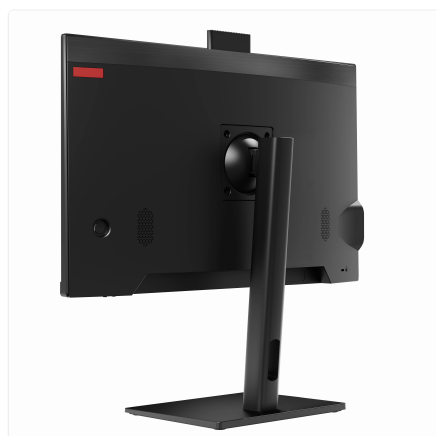

Thinvent Uno 23.8" All in One PC

Intel Core i5-1335U processor

10 core, up to 4.6 GHz, 12 MB cache

4GB DDR4 RAM

128GB SSD

Dual Band WiFi

Ubuntu Linux

Height Adjustable Stand

SKU: UNO24-I5_13-4-M128-12_10-M-U-HA

Elevate Your Workspace: Power, Clarity, and Ergonomics in One Sleek Device.

Discover the Thinvent® Uno 23.8" All in One PC, engineered to transform your computing experience. This elegantly designed AIO delivers robust performance and stunning visuals, all within a compact footprint.

Unmatched Performance

- Power through demanding tasks with the Intel® Core™ i5-1335U processor, featuring 10 cores and speeds up to 4.6 GHz for seamless multitasking.
- Enjoy rapid responsiveness with 8GB DDR4 RAM and a lightning-fast 128GB SSD, ensuring quick boot-ups and application loading.

Vibrant Display and Connectivity

- Immerse yourself in brilliant visuals on the 23.8-inch Full HD (1920x1080) display, offering wide 178° viewing angles and 250 nits brightness for crystal-clear images.
- Stay effortlessly connected with dual-band Wi-Fi 5 and a Gigabit Ethernet port for high-speed internet.

- A versatile array of ports, including HDMI, VGA, 2x USB 3.2, and 4x USB 2.0, provides ample connectivity for all your peripherals.

Smart Design and Security

- Optimize your comfort and productivity with the ergonomic, height-adjustable stand.
- Engage in clear video calls using the integrated pop-up 2 Megapixel camera and dual 3-Watt speakers, complemented by dedicated mic in and speaker out ports.
- Experience the stability, security, and open-source freedom of Ubuntu Linux 24.04 LTS.
- Built for durability with an aluminium alloy, steel, and ABS plastic housing, and enhanced with a Kensington Lock for physical security.

Certifications