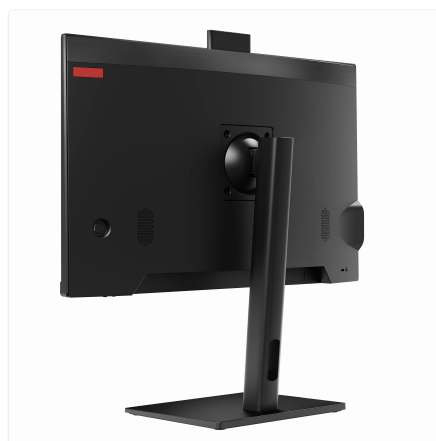

Thinvent Uno 23.8" All in One PC

Intel Core i5-1335U processor

10 core, up to 4.6 GHz, 12 MB cache

4GB DDR4 RAM

256GB SSD

Dual Band WiFi

Ubuntu Linux

Fixed Stand

SKU: UNO24-I5_13-4-M256-12_10-M-U-F

Thinvent® Uno: Your All-in-One Powerhouse for Performance and Privacy.

Experience seamless productivity and immersive visuals with the Thinvent® Uno 23.8" All-in-One PC. Powered by an Intel® Core™ i5-1335U processor, featuring 10 cores and speeds up to 4.6 GHz with a 12 MB cache, this PC handles multitasking and demanding applications with ease. Its massive 1TB SSD ensures lightning-fast boot-ups and instant access to your files, while 4GB DDR4 RAM provides efficient daily computing.

Visual Excellence

- Immerse yourself in a crisp 23.8-inch Full HD (1920 × 1080) display, offering bright, vibrant colours and a wide 178° viewing angle.
- The integrated 2-megapixel pop-up camera ensures privacy and clear video calls.
- Enjoy clear audio through built-in 2 × 3 Watt speakers.

Seamless Connectivity

- Stay connected with dual-band Wi-Fi 5 and Gigabit Ethernet for reliable internet.
- Multiple ports include 2x USB 3.2, 4x USB 2.0, HDMI, and VGA for all your peripherals and display needs.
- Features dedicated speaker out and mic in ports.

Secure and Sustainable

- Pre-installed with Ubuntu Linux 24.04 LTS, enjoy a robust, secure, and open-source operating system.
- Built with premium aluminium alloy, steel, and ABS plastic, featuring a sleek black finish and a Kensington Lock for enhanced security.
- Energy-efficient with a 12V 7A adapter and compliant with RoHS, ISO, and BIS certifications.

Compact and efficient, the Thinvent® Uno is designed for modern workspaces, delivering power, privacy, and exceptional value.