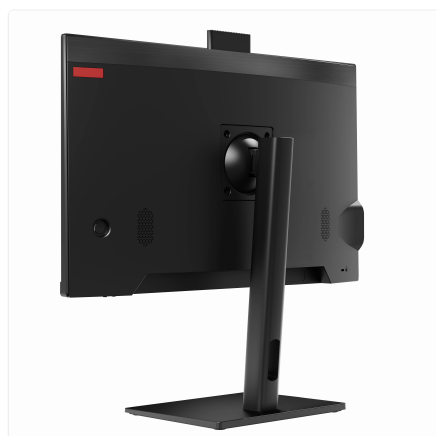

Thinvent Uno 23.8" All in One PC

Intel Core i5-1335U processor

10 core, up to 4.6 GHz, 12 MB cache

4GB DDR4 RAM

256GB SSD

Dual Band WiFi

Ubuntu Linux

Height Adjustable Stand

SKU: UNO24-I5_13-4-M256-12_10-M-U-HA

Elevate Your Workspace: Power, Clarity, and Ergonomics in One Sleek Device.

Discover the Thinvent® Uno 23.8" All in One PC, engineered to transform your computing experience. This elegantly designed AIO delivers robust performance and stunning visuals, all within a compact footprint.

Unmatched Performance

- Power through demanding tasks with the Intel® Core™ i5-1335U processor, featuring 10 cores and speeds up to 4.6 GHz for seamless multitasking.
- Enjoy rapid responsiveness with 8GB DDR4 RAM and a lightning-fast 128GB SSD, ensuring quick boot-ups and application loading.

Vibrant Display and Connectivity

- Immerse yourself in brilliant visuals on the 23.8-inch Full HD (1920x1080) display, offering wide 178° viewing angles and 250 nits brightness for crystal-clear images.
- Stay effortlessly connected with dual-band Wi-Fi 5 and a Gigabit Ethernet port for high-speed internet.

- A versatile array of ports, including HDMI, VGA, 2x USB 3.2, and 4x USB 2.0, provides ample connectivity for all your peripherals.

Smart Design and Security

- Optimize your comfort and productivity with the ergonomic, height-adjustable stand.
- Engage in clear video calls using the integrated pop-up 2 Megapixel camera and dual 3-Watt speakers, complemented by dedicated mic in and speaker out ports.
- Experience the stability, security, and open-source freedom of Ubuntu Linux 24.04 LTS.
- Built for durability with an aluminium alloy, steel, and ABS plastic housing, and enhanced with a Kensington Lock for physical security.

Certifications