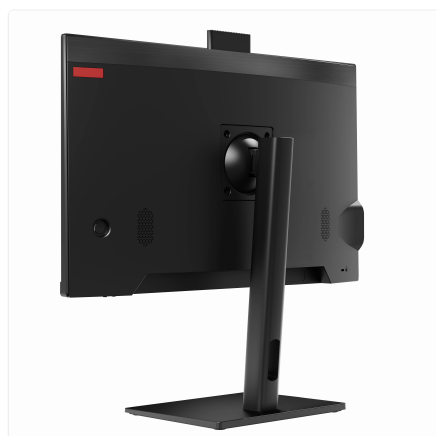

Thinvent Uno 23.8" All in One PC

Intel Core i5-1335U processor

10 core, up to 4.6 GHz, 12 MB cache

4GB DDR4 RAM

512GB SSD

Dual Band WiFi

Ubuntu Linux

Height Adjustable Stand

SKU: UNO24-I5_13-4-M512-12_10-M-U-HA

Elevate Your Workspace: Power, Clarity, and Ergonomics in One Sleek Device.

Discover the Thinvent® Uno 23.8" All in One PC, engineered to transform your computing experience. This elegantly designed AIO delivers robust performance and stunning visuals, all within a compact footprint.

Unmatched Performance

- Power through demanding tasks with the Intel® Core™ i5-1335U processor, featuring 10 cores and speeds up to 4.6 GHz for seamless multitasking.
- Enjoy rapid responsiveness with 8GB DDR4 RAM and a lightning-fast 128GB SSD, ensuring quick boot-ups and application loading.

Vibrant Display and Connectivity

- Immerse yourself in brilliant visuals on the 23.8-inch Full HD (1920x1080) display, offering wide 178° viewing angles and 250 nits brightness for crystal-clear images.
- Stay effortlessly connected with dual-band Wi-Fi 5 and a Gigabit Ethernet port for high-speed internet.

- A versatile array of ports, including HDMI, VGA, 2x USB 3.2, and 4x USB 2.0, provides ample connectivity for all your peripherals.

Smart Design and Security

- Optimize your comfort and productivity with the ergonomic, height-adjustable stand.
- Engage in clear video calls using the integrated pop-up 2 Megapixel camera and dual 3-Watt speakers, complemented by dedicated mic in and speaker out ports.
- Experience the stability, security, and open-source freedom of Ubuntu Linux 24.04 LTS.
- Built for durability with an aluminium alloy, steel, and ABS plastic housing, and enhanced with a Kensington Lock for physical security.

Certifications