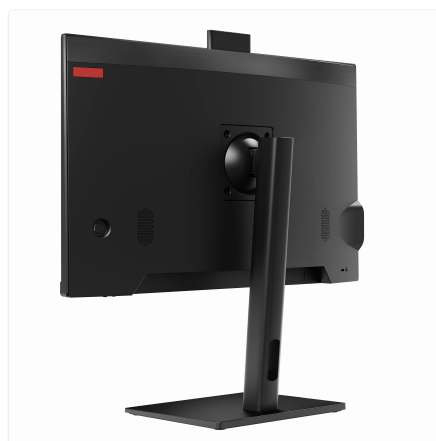

Thinvent Uno 23.8" All in One PC

Intel Core i5-1335U processor

10 core, up to 4.6 GHz, 12 MB cache

4GB DDR4 RAM

512GB SSD

Dual Band WiFi

Ubuntu Linux

Fixed Stand

SKU: UNO24-I5_13-4-M512-12_5-M-U-F

Thinvent® Uno: Your All-in-One Powerhouse for Performance and Privacy.

Experience seamless productivity and immersive visuals with the Thinvent® Uno 23.8" All-in-One PC. Powered by an Intel® Core™ i5-1335U processor, featuring 10 cores and speeds up to 4.6 GHz with a 12 MB cache, this PC handles multitasking and demanding applications with ease. Its massive 1TB SSD ensures lightning-fast boot-ups and instant access to your files, while 4GB DDR4 RAM provides efficient daily computing.

Visual Excellence

- Immerse yourself in a crisp 23.8-inch Full HD (1920 × 1080) display, offering bright, vibrant colours and a wide 178° viewing angle.
- The integrated 2-megapixel pop-up camera ensures privacy and clear video calls.
- Enjoy clear audio through built-in 2 × 3 Watt speakers.

Seamless Connectivity

- Stay connected with dual-band Wi-Fi 5 and Gigabit Ethernet for reliable internet.
- Multiple ports include 2x USB 3.2, 4x USB 2.0, HDMI, and VGA for all your peripherals and display needs.
- Features dedicated speaker out and mic in ports.

Secure and Sustainable

- Pre-installed with Ubuntu Linux 24.04 LTS, enjoy a robust, secure, and open-source operating system.
- Built with premium aluminium alloy, steel, and ABS plastic, featuring a sleek black finish and a Kensington Lock for enhanced security.
- Energy-efficient with a 12V 7A adapter and compliant with RoHS, ISO, and BIS certifications.

Compact and efficient, the Thinvent® Uno is designed for modern workspaces, delivering power, privacy, and exceptional value.